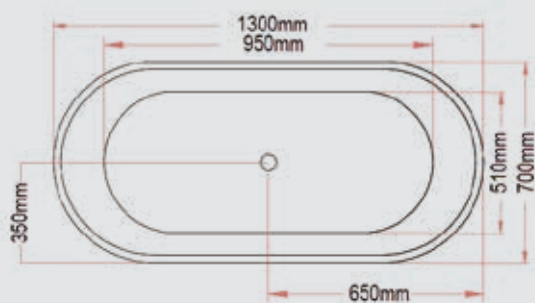

\$1,680.00

**Size: 1480mm(L)\*710mm(W)\*590mm(H)**

- Acrylic fluted bathtub
- Heavy duty steel frame
- Adjustable feet
- Without pop up waste
- Without overflow

**Size: 1590mm(L)\*790mm(W)\*590mm(H)**

- Acrylic fluted bathtub
- Heavy duty steel frame
- Adjustable feet
- Without pop up waste
- Without overflow

# SOHO

SOHO-1700

**\$1,680.00**

**Size: 1690mm(L)\*800mm(W)\*590mm(H)**

- Acrylic fluted bathtub
- Heavy duty steel frame
- Adjustable feet
- Without pop up waste
- Without overflow

LAGOON-1300

**\$1,680.00**

LAGOON-1400

**\$1,680.00**

**Size: 1300mm(L)\*700mm(W)\*590mm(H)**

- Acrylic fluted bathtub
- Heavy duty steel frame
- Adjustable feet
- Without pop up waste
- Without overflow

**Size: 1400mm(L)\*x700mm(W)\*x590mm(H)**