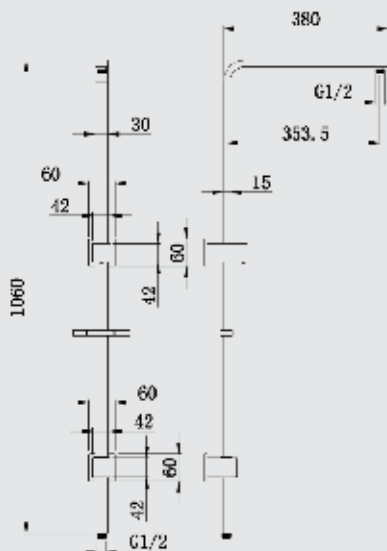

# Shower set Top Inlet

100108-5

Chrome

\$495.00

100108-5 BK

Matt Black

\$550.00

- $\Phi 35$  Body  $\Phi 30 \times 15$ mm Tube
- Solid brass construction for longevity
- Solid easy to grip modular handle
- 1.5M 304SS flexible hose
- 3 Function ABS Hand Shower
- 250\*250\*2mm Shower Rose
- Shower diverter included
- **WELS 3 Star , 9 Lite Per Minutes**