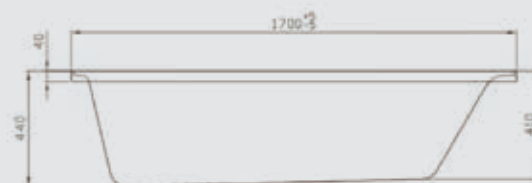

**Size: 1700mm(L)\*720mm(W)\*580mm(H)**

- Acrylic fluted bathtub
- Heavy duty steel frame
- Adjustable feet
- Without pop up waste
- Without overflow

MISU-1500

MISU-1700

\$418.00

\$495.00

Size: 1500mm(L)\*750mm(W)\*440mm(H)