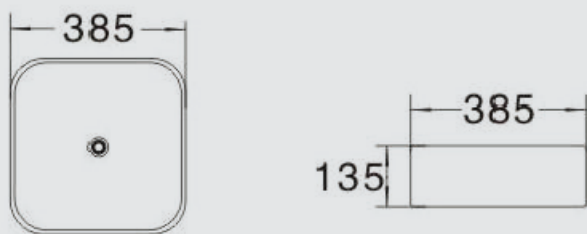

• Size: 385mm(L)*385mm(W)*135mm(H)