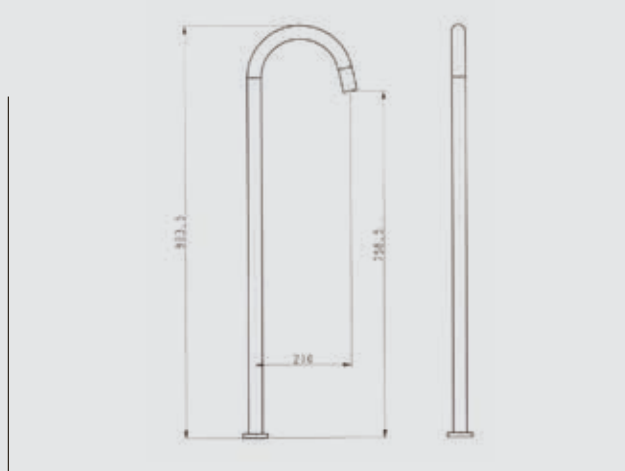

Freestanding square bath spout