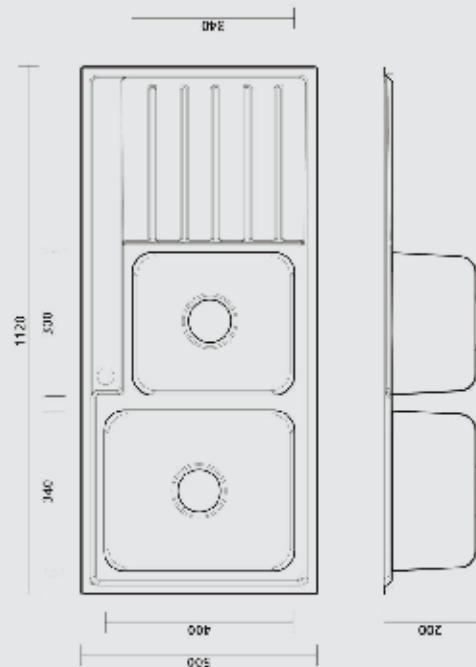

**Size: 1120mm(L)\*500mm(W)\*200/180mm(H)**

- 1&3/4 Bowl & Single Drainer with Radius Corner R40
- Left or Right hand bowl
- Supplied with two 90mm matching basket wastes
- Tap hole