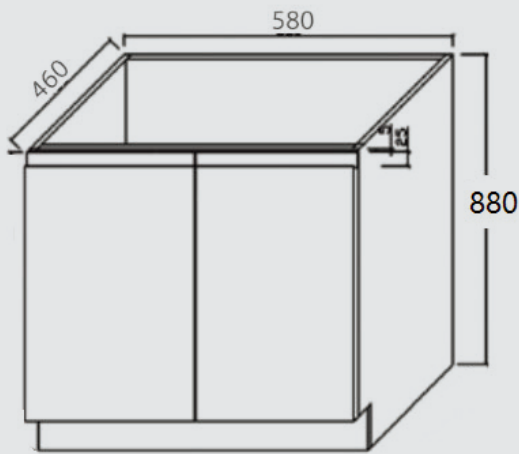

Size: 600*460*880mm

- Soft Closing doors and drawers
- Legs or Kickboard
- China top
- Hidden Handles
- Solid Panel door