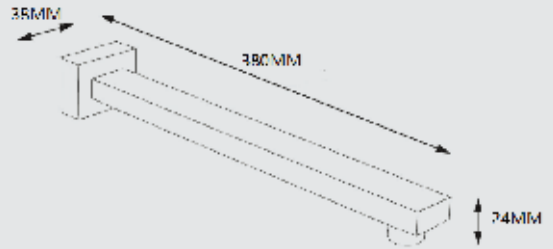

# Shower Head

BSA101

**\$198.00**

Size: 250\*150\*10mm

- Made of Brass
- Standard Function
- Chrome face with rub clean nozzles
- **WELS 3 Star, 9 litres per minutet**

800.04.10

\$110.00

Square Shower Arms : Length 300mm