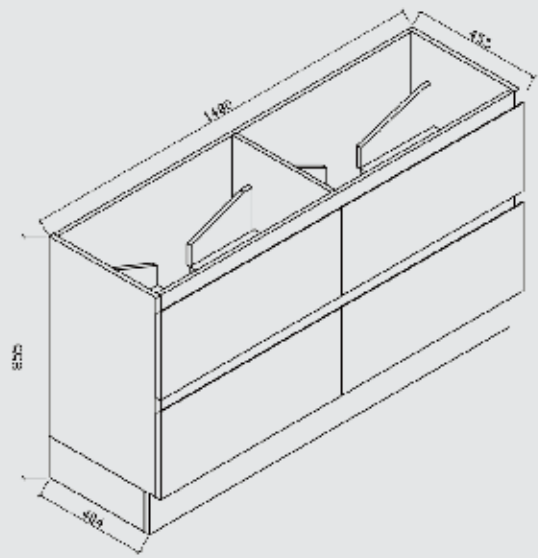

Size: 1500*460*900mm

- DTC luxury slider with Soft Closing drawers
- Wall Hung
- Single Bowl China top
- Hidden Handles
- Solid Panel door

Size: 1500*460*900mm

- DTC luxury slider with Soft Closing drawers
- Wall Hung
- Double Bowl China top
- Hidden Handles
- Solid Panel door