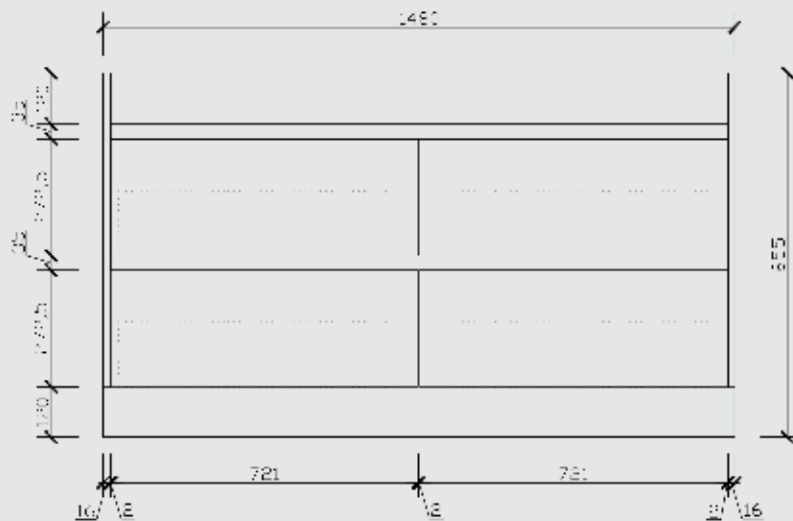

Size: 1500*460*900mm

- DTC luxury slider with Soft Closing drawers
- With Kickboard
- China top
- Hidden Handles
- Solid Panel door
- Four pieces of drawer organiser included