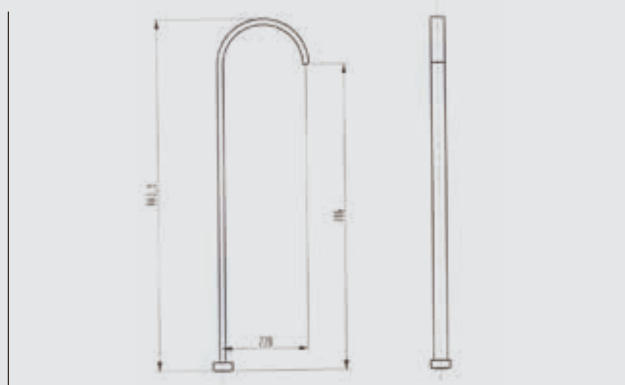

Freestanding square bath spout