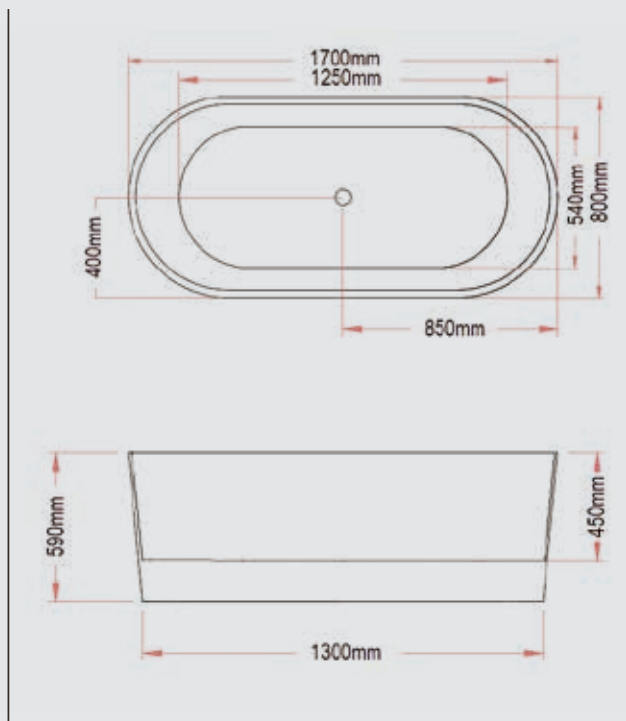

**Size: 1700mm(L)\*800mm(W)\*580mm(H)**

- Acrylic fluted bathtub
- Heavy duty steel frame
- Adjustable feet
- Without pop up waste
- Without overflow

**DELIGHT-1700GM**

Gloss white inside/Matt white outside

# LAGOON

**LAGOON-1500**

**\$1,680.00**

**LAGOON-1600**

**\$1,680.00**

**Size: 1500mm(L)\*750mm(W)\*590mm(H)**

- Acrylic fluted bathtub
- Heavy duty steel frame
- Adjustable feet
- Without pop up waste
- Without overflow

**Size: 1600mm(L)\*750mm(W)\*590mm(H)**

- Acrylic fluted bathtub
- Heavy duty steel frame
- Adjustable feet
- Without pop up waste
- Without overflow

LAGOON-1700

**\$1,680.00****Size: 1700(L)x800(W)x590mm(H)**