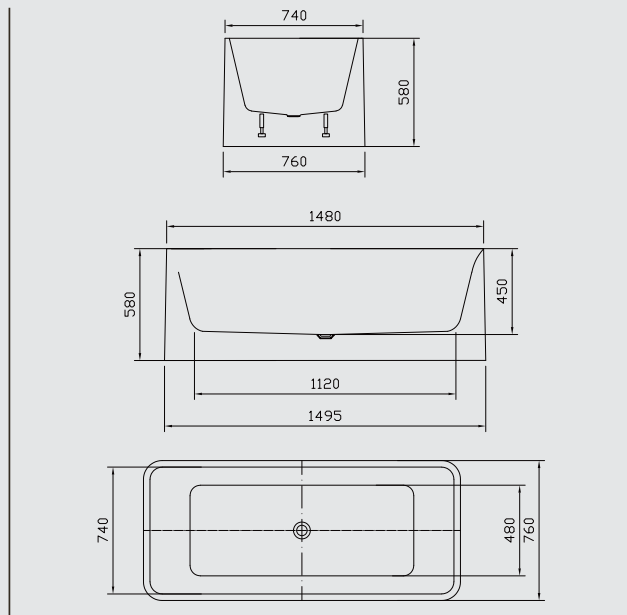

Size: 1500mm(L)*740mm(W)*580mm(H)

- Acrylic fluted bathtub
- Heavy duty steel frame
- Adjustable feet
- Without pop up waste
- Without overflow

Size: 1700mm(L)*800mm(W)*580mm(H)

- Acrylic fluted bathtub
- Heavy duty steel frame
- Adjustable feet
- Without pop up waste
- Without overflow