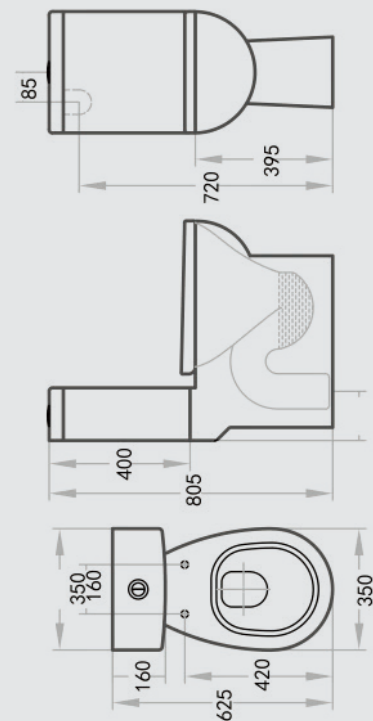

- Whirlpool Flushing Action Smooth Lines For Easy Of Cleaning
- Size: 660 x 375 x 900mm
- Standard S-trap: 60-150mm
- JT43 Connector: 150-200mm (extra cost)

004

**\$506.00**

009

**\$308.00**