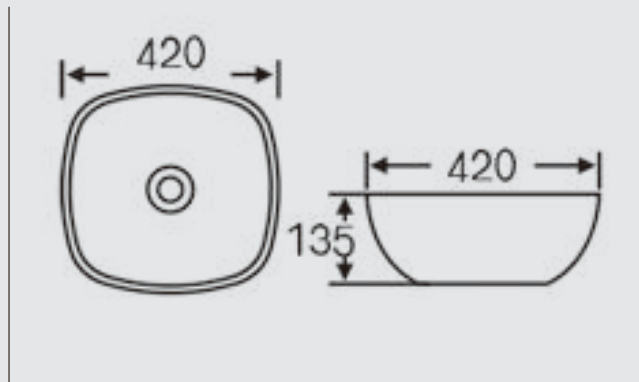

• Size: 420mm(L)*420mm(W)*135mm(H)