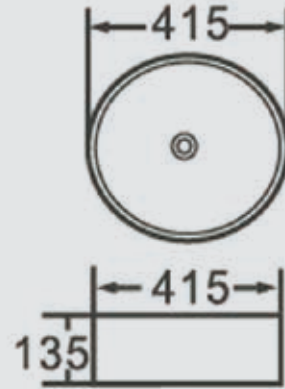

ABOVE COUNTER BASINS