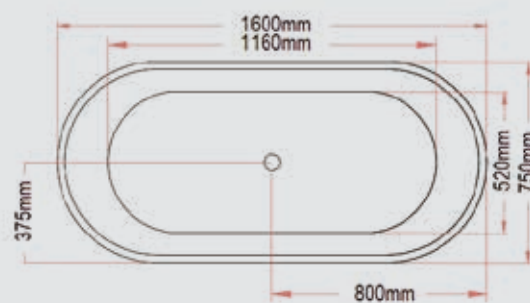

\$1,680.00

**Size: 1480mm(L)\*710mm(W)\*590mm(H)**

- Acrylic fluted bathtub
- Heavy duty steel frame
- Adjustable feet
- Without pop up waste
- Without overflow

**Size: 1590mm(L)\*790mm(W)\*590mm(H)**

- Acrylic fluted bathtub
- Heavy duty steel frame
- Adjustable feet
- Without pop up waste
- Without overflow

# SOHO

SOHO-1700

**\$1,680.00**

**Size: 1690mm(L)\*800mm(W)\*590mm(H)**

- Acrylic fluted bathtub
- Heavy duty steel frame
- Adjustable feet
- Without pop up waste
- Without overflow

LAGOON-1300

**\$1,680.00**

LAGOON-1400

**\$1,680.00**

**Size: 1300mm(L)\*700mm(W)\*590mm(H)**

- Acrylic fluted bathtub
- Heavy duty steel frame
- Adjustable feet
- Without pop up waste
- Without overflow

**Size: 1400mm(L)\*x700mm(W)\*x590mm(H)**