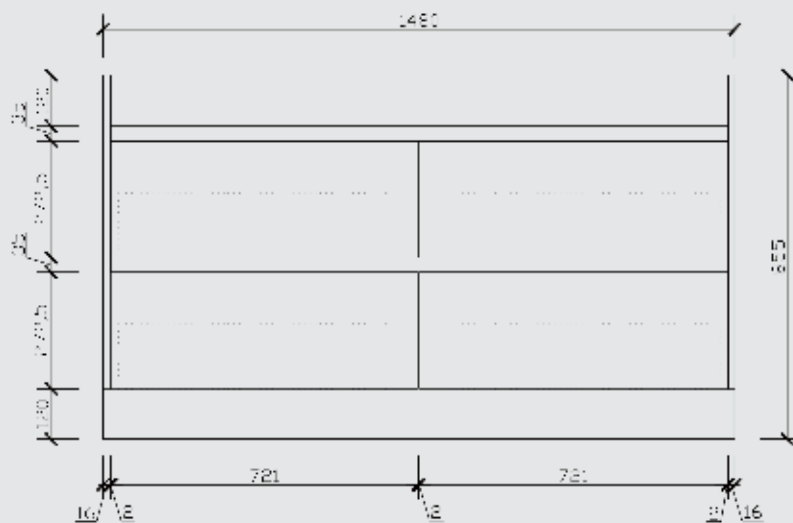

Size: 1500*460*850mm

- Highly Sought Distressed Timber look
- Soft Closing Drawers
- Slim China top
- Free Standing with Kickboard
- Hidden Handles