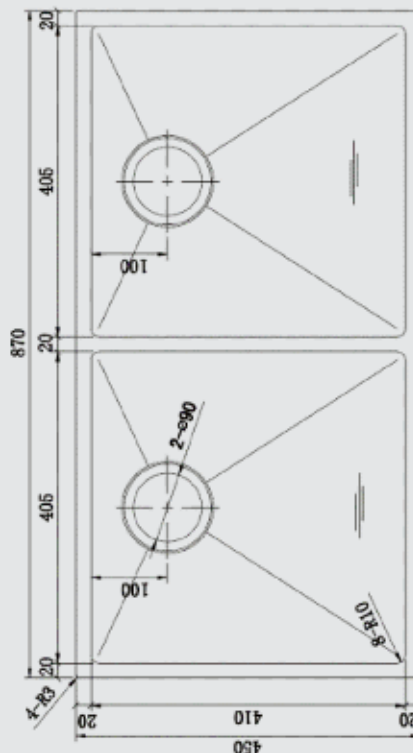

$858.00

Size: 870mm(L)*450mm(W)*203mm(H)

- 304 stainless steel PVD Brushed Gold
- Handmade Undermount / Topmount Kitchen sink
- Radius 10
- Supplied with two 90mm matching basket wastes