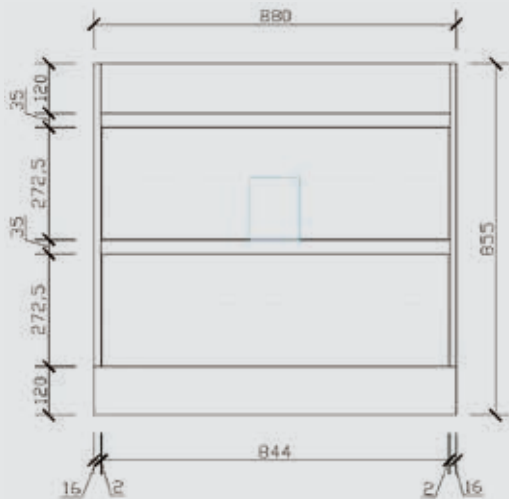

Size: 900*460*850mm

- Highly Sought Distressed Timber look
- Soft Closing Drawers
- Slim China top
- Free Standing with Kickboard
- Hidden Handles

Size: 1200*460*850mm

- Highly Sought Distressed Timber look
- Soft Closing Drawers
- Slim China top
- Free Standing with Kickboard
- Hidden Handles