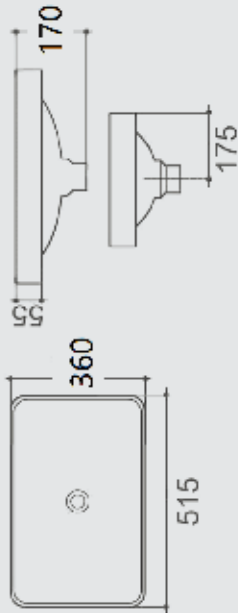

• Size: 515mm(L)*360mm(W)*165mm(H)

• Size: 460mm(L)*330mm(W)*170mm(H)