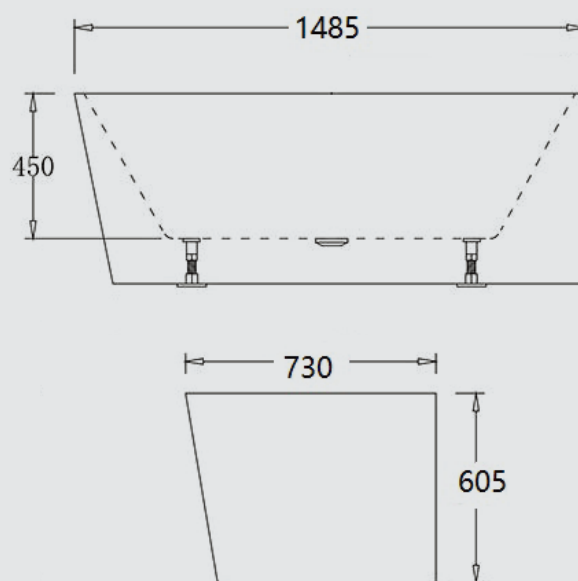

**Size: 1700mm(L)\*800mm(W)\*580mm(H)**

- Acrylic fluted bathtub
- Heavy duty steel frame
- Adjustable feet
- Without pop up waste
- Without overflow

VENICE-1400L

VENICE-1500L

\$1,815.00

\$1,815.00

**Size: 1400mm(L)\*720mm(W)\*600mm(H)**

- Acrylic fluted bathtub
- Heavy duty steel frame
- Adjustable feet
- Without pop up waste
- Without overflow

**Size: 1485mm(L)\*730mm(W)\*605mm(H)**

- Acrylic fluted bathtub
- Heavy duty steel frame
- Adjustable feet
- Without pop up waste
- Without overflow