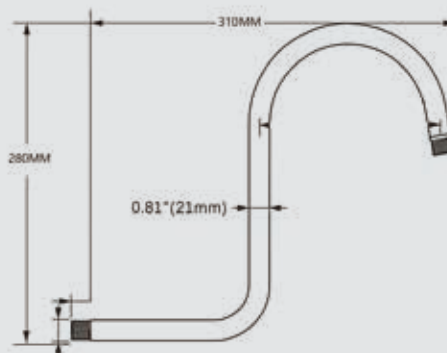

Gooseneck shower Arms : Length 310mm

- Made of Brass
- Australian standard