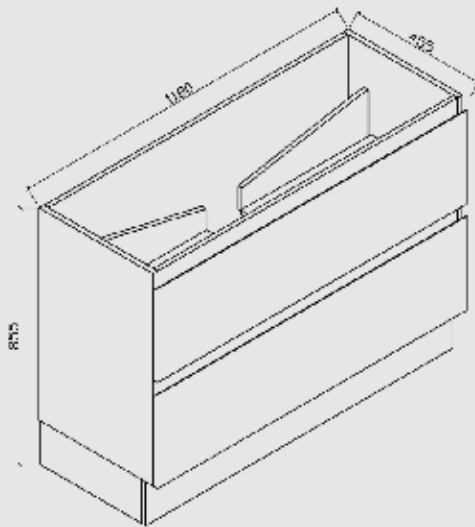

Size: 1200*460*900mm

- DTC luxury slider with Soft Closing drawers
- With Kickboard
- China top
- Hidden Handles
- Solid Panel door