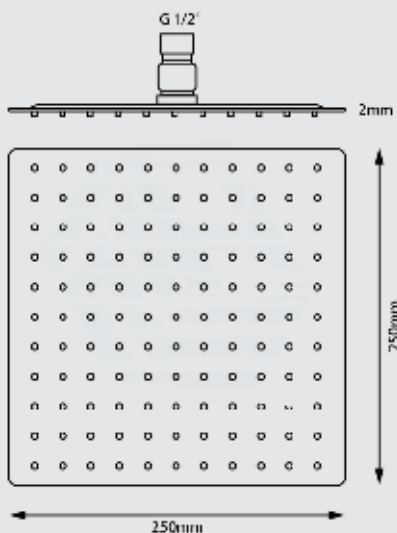

- Made of 304 Stainless Steel
- Extra slim edge for Modern design
- Special Spray for stronger water flow
- 250mm overhead spray
- Head thickness 2mm
- Chrome face with rub clean nozzles
- **WELS 3 Star, 9 liters per minute**

- Size: 250*250*10mm
- Made of Brass
- Australian standard
- Chrome face with rub clean nozzles
- **WELS 3 Star, 9 liters per minute**