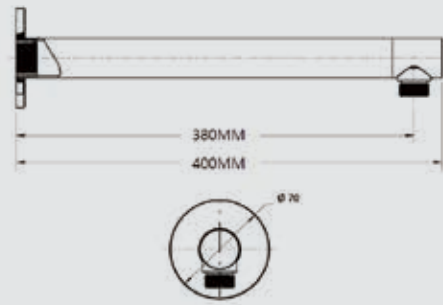

Round Shower Arms : Length 300mm

- Made of Brass
- Australian standard