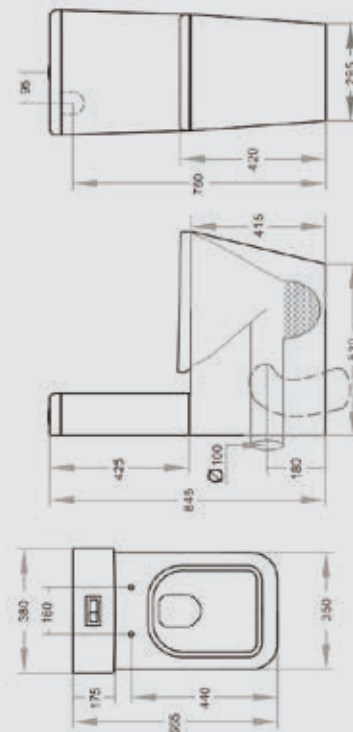

025

$660.00

003

$550.00

Tornado SILENT FLUSH Back to Wall

- Wall-faced, Tornado Flush Toilet Suites
- Universal entry cistern
- Size: 630*360*830mm
- Standard S-trap : 80-140mm
- JT43 Connector : 150-190mm (extra cost)

Cube Opal Toilet suites

- Closed Coupled wall-faced suite
- Water mark parts
- Standard S-trap: 60-170 mm
- JT43 connector:150-240mm (extra cost)