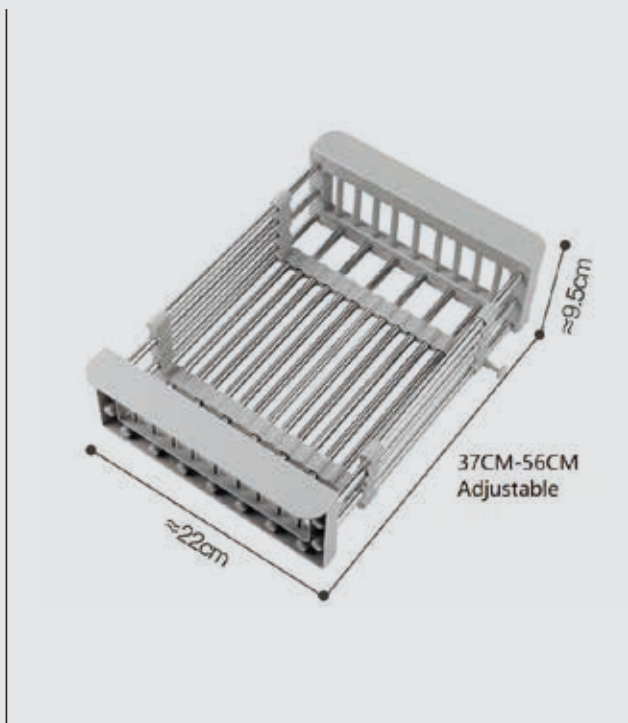

## Handmade sinks

YZS-3756

**\$66.00**

YZS-4535

**\$165.00**

- 304 stainless steel + PVC
- Adjustable 370MM - 560MM
- Dishwasher Safe and Easy Clean
- Multipurpose

**Size : 450mm(L)\*350mm(W)\*50mm(H)**

- 304 stainless steel
- Handmade drainer