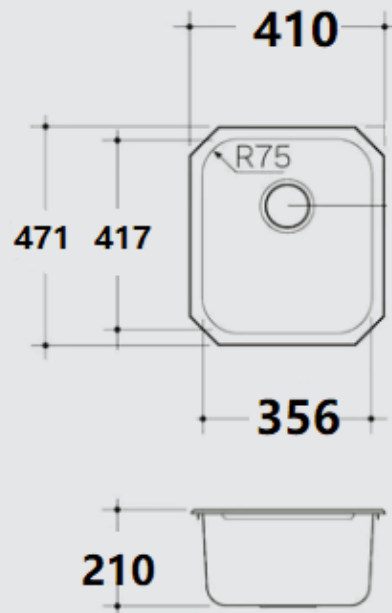

Size: 410mm(L)*471mm(W)* 210mm(H)

- Easter undermounted Kitchen sink
- Single Bowl
- Supplied with one 90mm matching basket waste
- 304 stainless steel 1.0 Thick