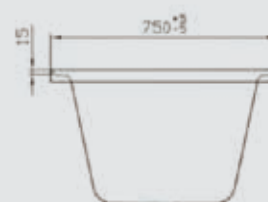

**Size: 1700mm(L)\*720mm(W)\*580mm(H)**

- Acrylic fluted bathtub
- Heavy duty steel frame
- Adjustable feet
- Without pop up waste
- Without overflow

MISU-1500

MISU-1700

\$418.00

\$495.00

Size: 1500mm(L)\*750mm(W)\*440mm(H)