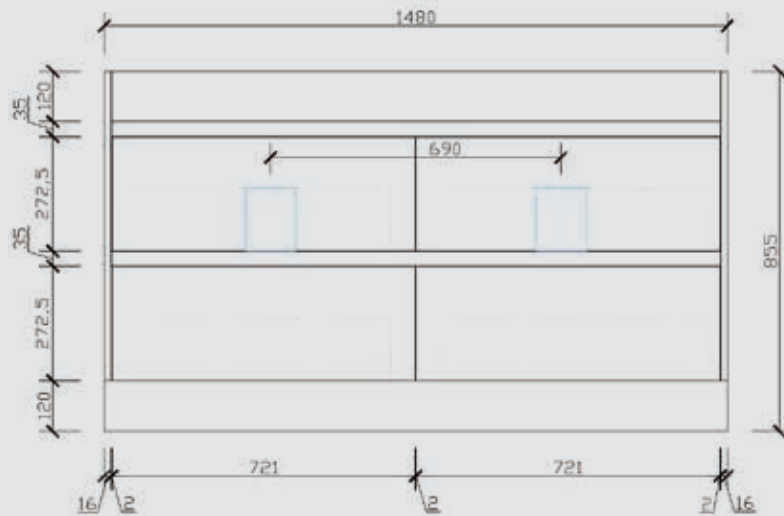

### Size: 1500\*460\*850mm

- Highly Sought Distressed Timber look
- Soft Closing Drawers
- Slim China top
- Free Standing with Kickboard
- Hidden Handles

**FS04-1500D Double Bowl**

<b>Cabinet only price</b>	<b>\$1,364.00</b>
<b>China Top Price</b>	<b>\$1,064.80</b>
<b>Stone Top Price</b>	