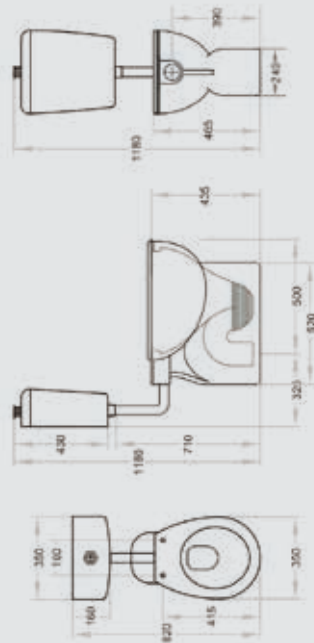

### Small Caravelle Toilet suites

- Wall-faced, close coupled style
- S trap installation

024

\$660.00