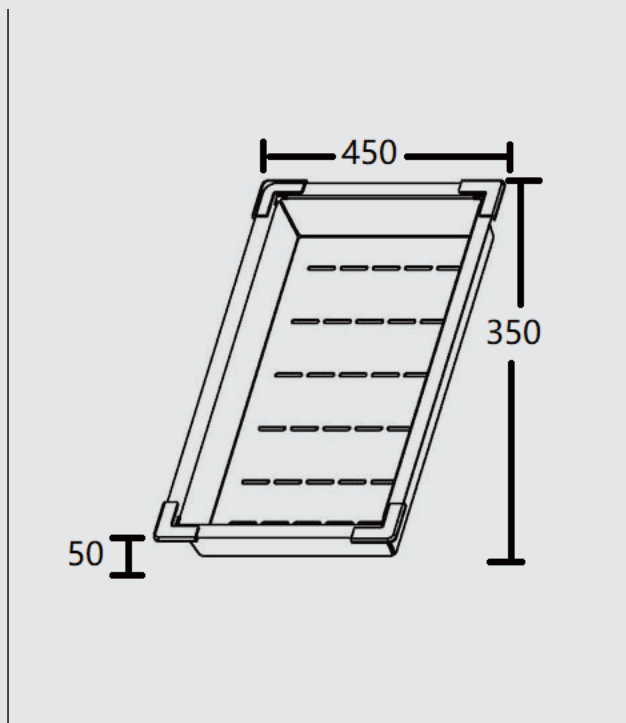

## Handmade sinks

YZS-3756

**\$66.00**

YZS-4535

**\$165.00**

- 304 stainless steel + PVC
- Adjustable 370MM - 560MM
- Dishwasher Safe and Easy Clean
- Multipurpose

**Size : 450mm(L)\*350mm(W)\*50mm(H)**

- 304 stainless steel
- Handmade drainer