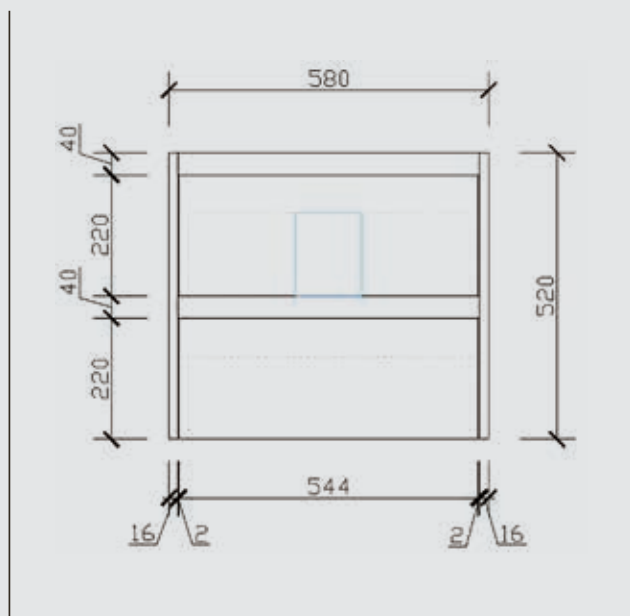

**Size: 750\*460\*520mm**

- Highly Sought Distressed Timber look
- Soft Closing Drawers
- Slim China top
- Wall Hung vanity
- Hidden Handles

**Size: 750\*460\*520mm**

- Highly Sought Distressed Timber look
- Soft Closing Drawers
- Slim China top
- Wall Hung vanity
- Hidden Handless