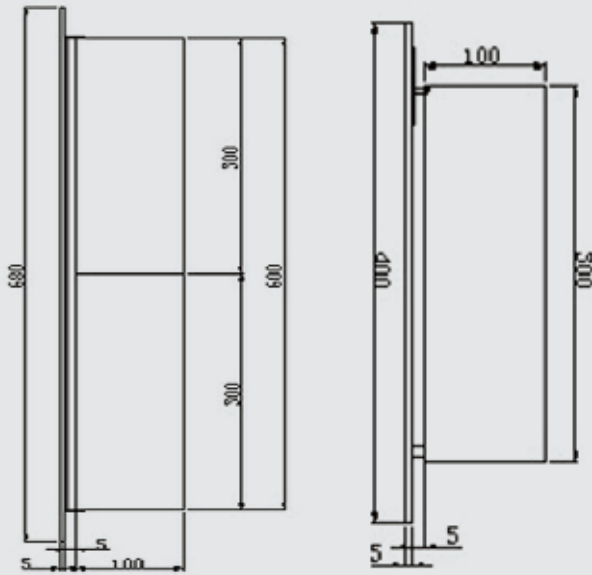

BD0040

Polished Stainless Steel Mirror Cabinets

$193.60