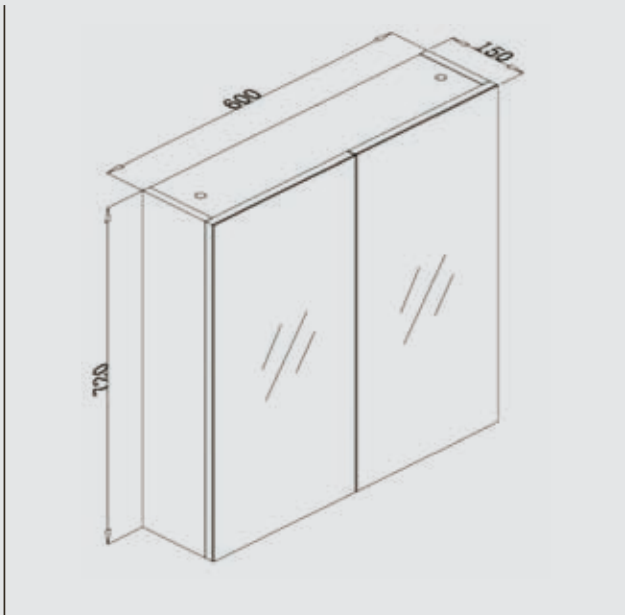

**HK-MC600P**

**Pencil Edge  
Mirror Cabinets**

**\$253.00**

**HK-MC750P**

**Pencil Edge  
Mirror Cabinets**

**\$275.00**

- **Dimension: 600\*720\*150mm**
- High quality MDF board
- Tempered glass adjustable shelvings
- Fully assembled
- Durable white high gloss finish
- Soft closing doors
- 4 Mounting brackets included