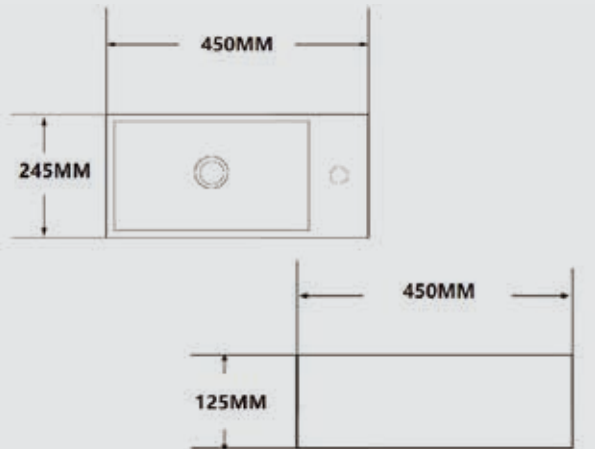

HK-9048A WL

Gloss White

$143.00

• Size: 450mm(L)*245mm(W)*125mm(H)