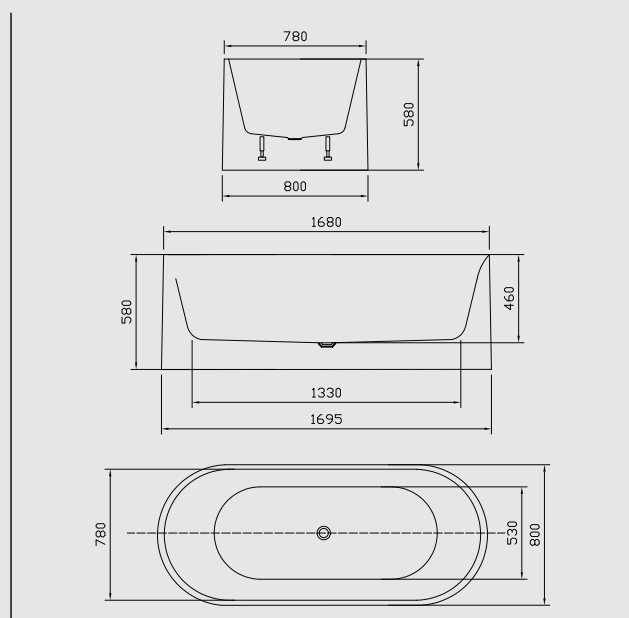

Size: 1500mm(L)*780mm(W)*580mm(H)

- Acrylic fluted bathtub
- Heavy duty steel frame
- Adjustable feet
- Without pop up waste
- Without overflow

Size: 1700mm(L)*800mm(W)*580mm(H)

- Acrylic fluted bathtub
- Heavy duty steel frame
- Adjustable feet
- Without pop up waste
- Without overflow