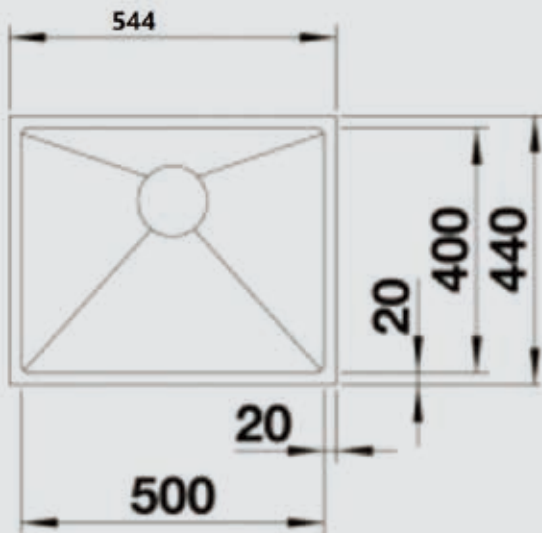

Size: 544mm(L)*444mm(W)*200mm(H)

- Easter undermounted / Topmount Kitchen sink
- Single Bowl
- Supplied with one 90mm matching basket waste
- 304 stainless steel 1.0 Thick