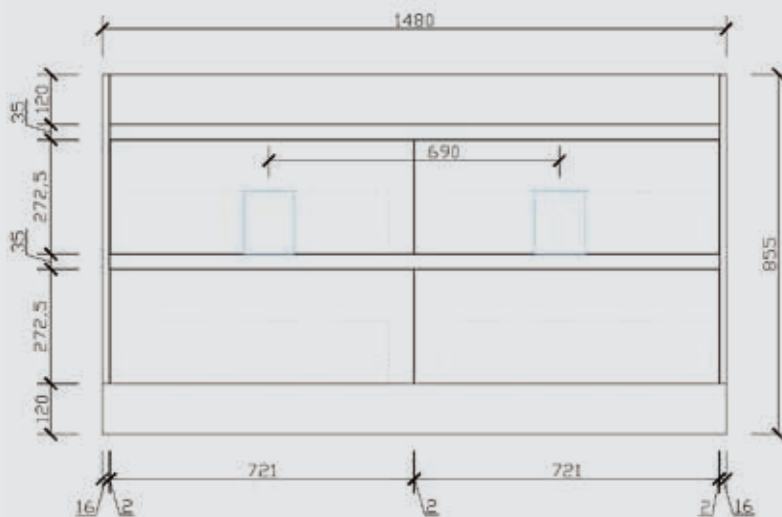

Size: 1500*460*900mm

- DTC luxury slider with Soft Closing drawers
- With Kickboard
- China top
- Hidden Handles
- Solid Panel door
- Four pieces of drawer organiser included