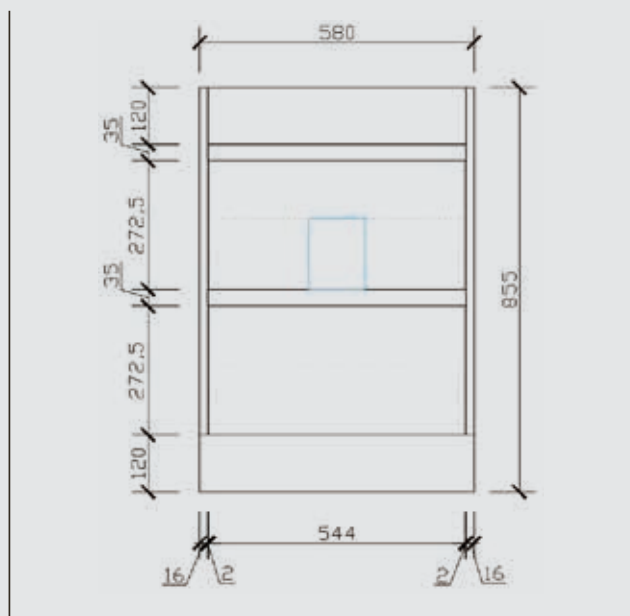

**Size: 600\*460\*850mm**

- Highly Sought Distressed Timber look
- Soft Closing Drawers
- Slim China top
- Free Standing with Kickboard
- Hidden Handles

**Size: 750\*460\*850mm**

- Highly Sought Distressed Timber look
- Soft Closing Drawers
- Slim China top
- Free Standing with Kickboard
- Hidden Handles