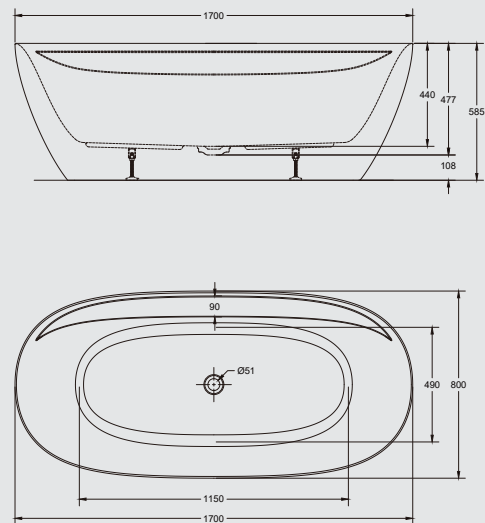

**Size: 1700mm(L)\*800mm(W)\*580mm(H)**

- Acrylic fluted bathtub
- Heavy duty steel frame
- Adjustable feet
- Without pop up waste
- Without overflow

**DELIGHT-1700GM**

Gloss white inside/Matt white outside

**\$1,920.00**

**Size: 1700mm(L)\*730mm(W)\*630mm(H)**

- Acrylic bathtub
- Heavy duty steel frame
- Adjustable feet
- Without pop up waste
- Without overflow

**ELLIPSE-1700GM**

Gloss white inside/Matt white outside

**\$1,920.00**

**Size: 1700mm(L)\*800mm(W)\*580mm(H)**

- Acrylic bathtub
- Heavy duty steel frame
- Adjustable feet
- Without pop up waste
- Without overflow