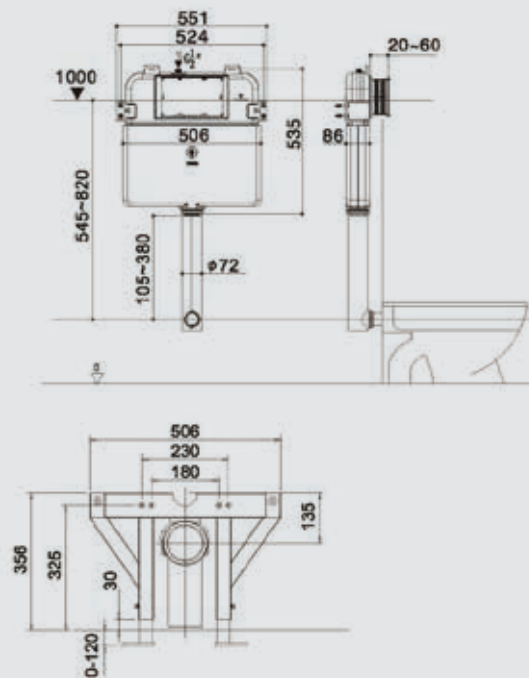

- Wall-faced floor pan
- Size : 590 * 360 * 400 mm
- Standard S- trap : 60 - 100mm
- JT43 connector: 150 - 170mm(extra cost)
- P-trap:180mm