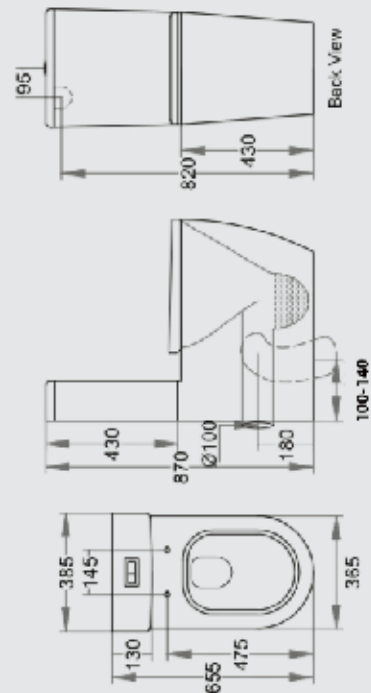

- Rimless flushing action for easy cleaning
- Size: 650 x 360 x 865mm
- Standard S-trap: 60-150mm
- JT43 Connector: 150-220mm(extra cost)
- P-trap: 180mm

027

**\$660.00**

**Raised Height Pan For Easy on/off Transfer  
Ideal For The Elderly**