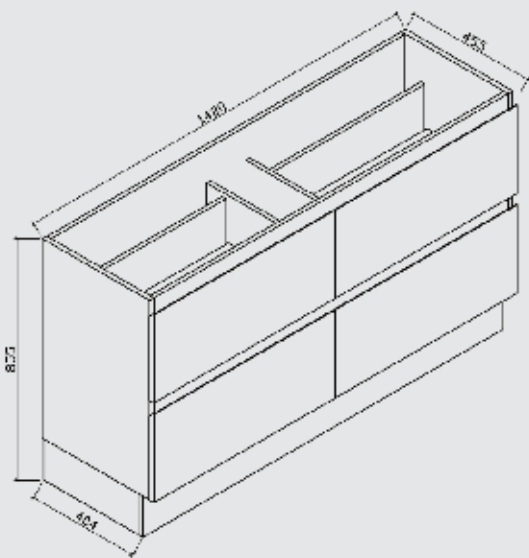

Size: 1500*460*900mm

- DTC luxury slider with Soft Closing drawers
- Wall Hung
- Single Bowl China top
- Hidden Handles
- Solid Panel door

Size: 1500*460*900mm

- DTC luxury slider with Soft Closing drawers
- Wall Hung
- Double Bowl China top
- Hidden Handles
- Solid Panel door