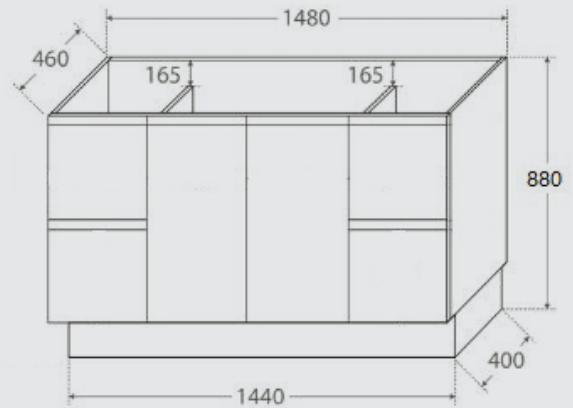

Size: 1500*460*880mm

- Soft Closing doors and drawers
- Legs or Kickboard
- China Top Or Poly marble Counter Top
- Hidden Handles
- Solid Panel door