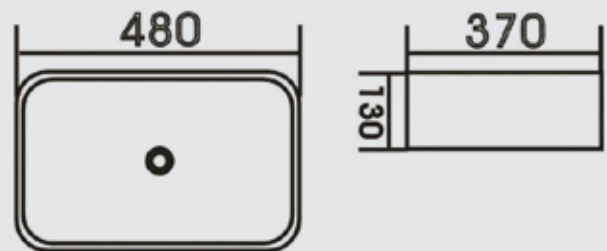

Black White

\$220.00

HK-8016B

Black

\$220.00

- Size: 480mm(L)\*370mm(W)\*130mm(H)
- Without overflow