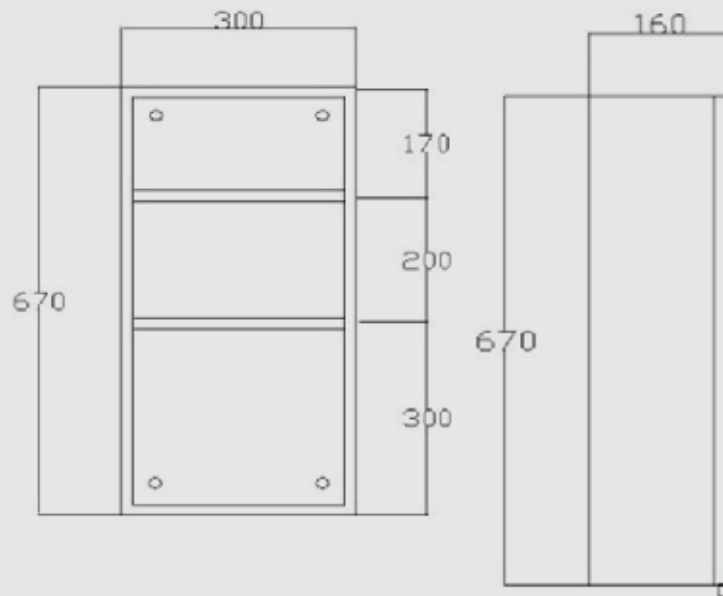

Dimension: 300*160*670mm

- Solid stainless Steel Shelvings and back panels
- Mirror Door with Stainless Steel Frame
- Installation fitting included