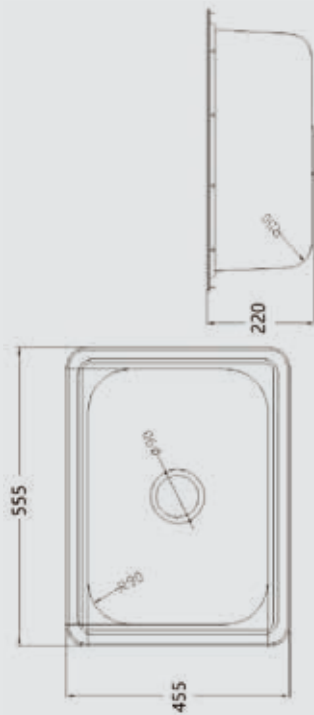

Size: 555mm(L)*455mm(W)*220mm(H)

- Inset Laundry Trough Mini 35L
- Comes complete with 90mm matching basket waste
- Available with 0 or 1 tap hole