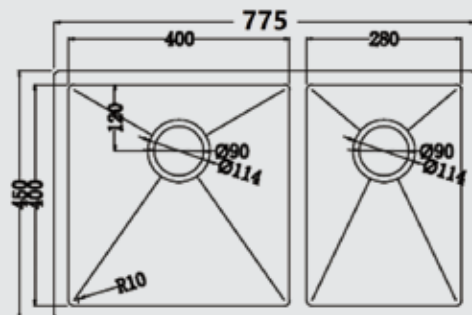

sinks & laundry trough

YYS-775L

$594.00

Size : 775mm(L)*450mm(W)*203mm(H)

- 304 stainless steel
- Handmade Undermount / Topmount Kitchen sink
- Radius 10
- Supplied with two 90mm basket wastes

YYS-775L GMB

$770.00

Size : 775mm(L)*450mm(W)*203mm(H)

- 304 stainless steel PVD Gun Metal Black
- Handmade Undermount / Topmount Kitchen sink
- Radius 10
- Supplied with two 90mm matching basket wastes

YYS-775L BG

$770.00

Size : 775mm(L)*450mm(W)*203mm(H)

- 304 stainless steel PVD Brushed Gold
- Handmade Undermount / Topmount Kitchen sink
- Radius 10
- Supplied with two 90mm matching basket wastes