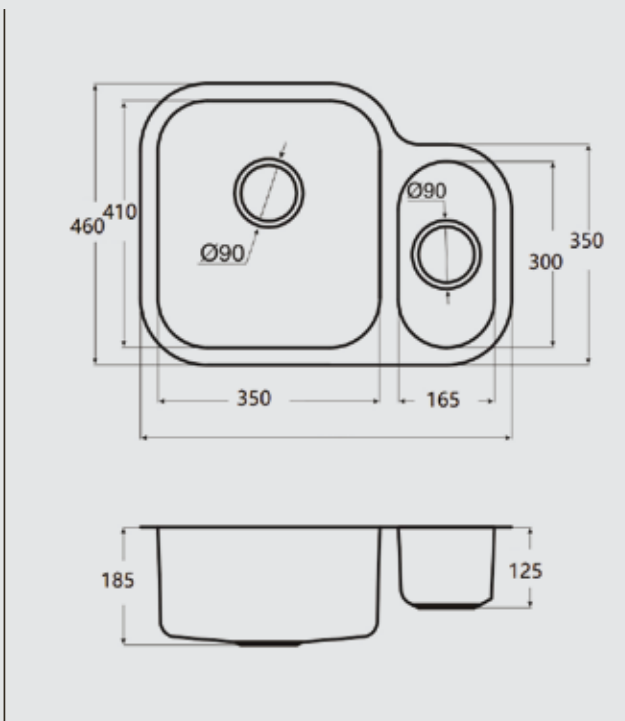

Size: 600mm(L)*460mm(W)*185/125mm(H)

- Easter undermounted Kitchen sink
- 1&1/2 Bowl
- Supplied with two 90mm matching basket wastes