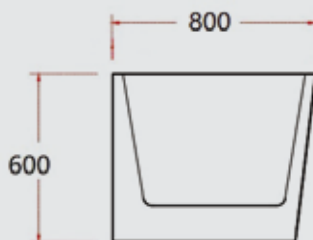

Size: 1700mm(L)*800mm(W)*600mm(H)

- Acrylic fluted bathtub
- Heavy duty steel frame
- Adjustable feet
- Without pop up waste
- Without overflow