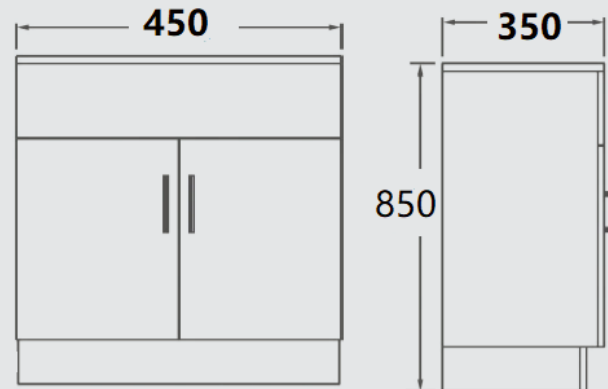

### Size: 1500\*460\*575mm

- DTC luxury slider with Soft Closing drawers
- Wall Hung
- Single Bowl China top
- Hidden Handles
- Solid Panel door

HK-9048A / LUXE-480

**\$418.00**

HK-70301

**\$418.00**

**Size: 470\*235\*715mm**

- Soft Closing doors
- Ceramic top
- Cabinet with Kickboard
- Wall hung or with kickboard  
(Detachable Kickboard )

**Size: 450\*350\*850mm**

- Soft Closing doors
- Ceramic top
- Cabinet with Kickboard
- Aluminium Handles