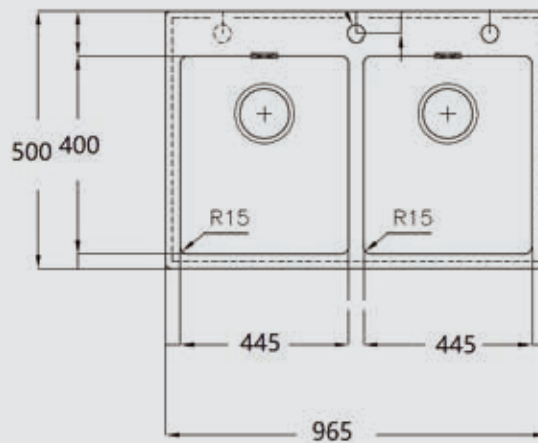

Size : 965mm(L)*500mm(W)*255mm(H)

- 304 stainless steel 3+1.2 mm Thick
- Handmade Undermount / Topmount Kitchen sink (DEEP BOWL)
- Radius 10
- Supplied with two 90mm matching basket wastes