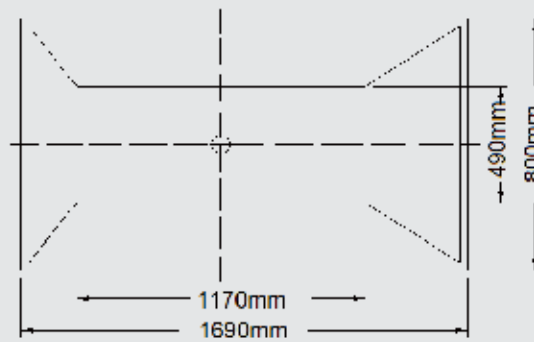

Size: 1690mm(L)*800mm(W)*590mm(H)

- Acrylic fluted bathtub
- Heavy duty steel frame
- Adjustable feet
- Without pop up waste
- Without overflow