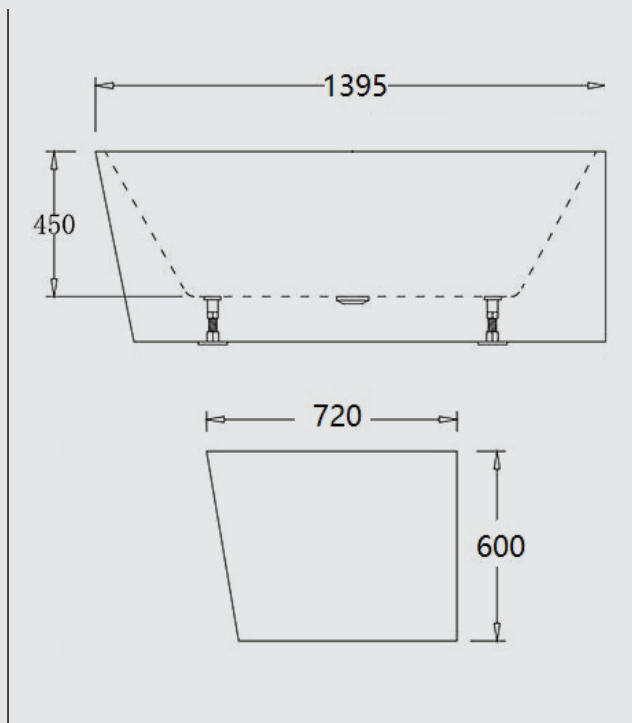

- Acrylic fluted bathtub
- Heavy duty steel frame
- Adjustable feet
- Without pop up waste
- Without overflow

**Size: 1485mm(L)\*730mm(W)\*605mm(H)**

- Acrylic fluted bathtub
- Heavy duty steel frame
- Adjustable feet
- Without pop up waste
- Without overflow

# VENICE

**VENICE-1700L**

**\$1,815.00**

**VENICE-1400R**

**\$1,815.00**

**Size: 1680mm(L)\*765mm(W)\*605mm(H)**

- Acrylic fluted bathtub
- Heavy duty steel frame
- Adjustable feet
- Without pop up waste
- Without overflow

**Size: 1400mm(L)\*720mm(W)\*600mm(H)**

- Acrylic fluted bathtub
- Heavy duty steel frame
- Adjustable feet
- Without pop up waste
- Without overflow

**VENICE-1500R**

**VENICE-1700R**

**\$1,815.00**

**\$1,815.00**