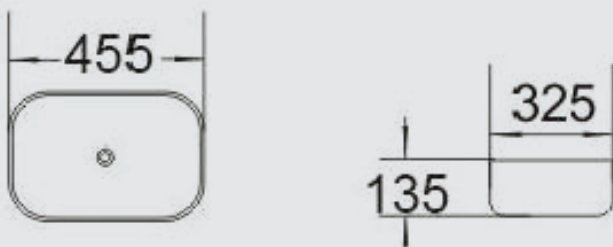

• Size: 500mm(L)\*390mm(W)\*130mm(H)

HK-7815

Gloss white

\$154.00

HK-7815B

Black

\$220.00

• Size: 455mm(L)\*325mm(W)\*135mm(H)