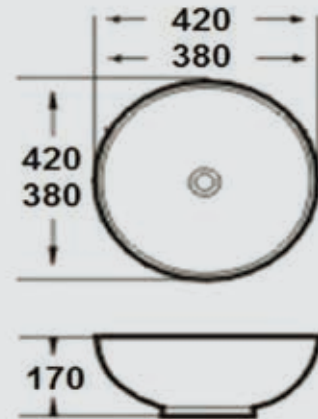

- Size: 400mm(L)*400mm(W)*170mm(H)
- With overflow