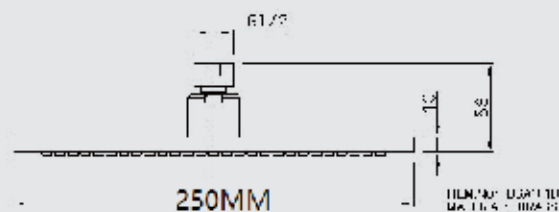

Size: 250*150*10mm

- Made of Brass
- Standard Function
- Chrome face with rub clean nozzles
- **WELS 3 Star, 9 litres per minutet**