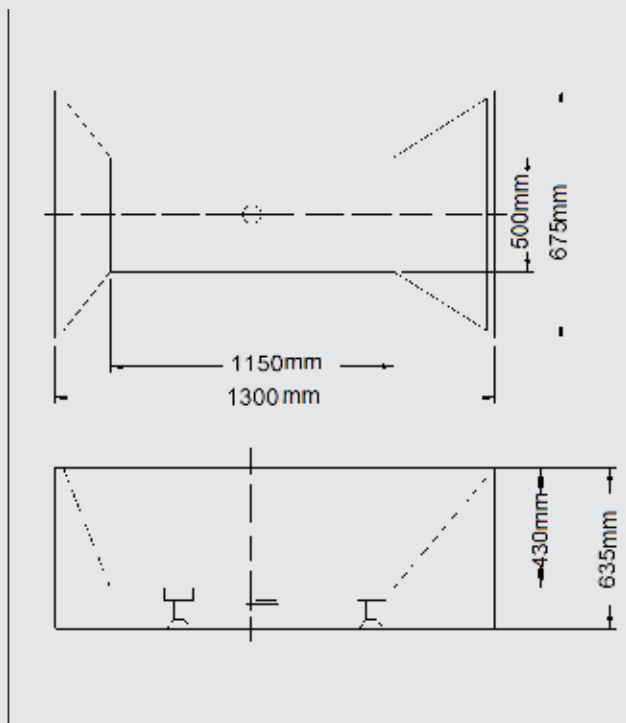

SOHO-1300

$1,680.00

Size: 1300mm(L)*700mm(W)*590mm(H)

- Acrylic fluted bathtub
- Heavy duty steel frame
- Adjustable feet
- Without pop up waste
- Without overflow