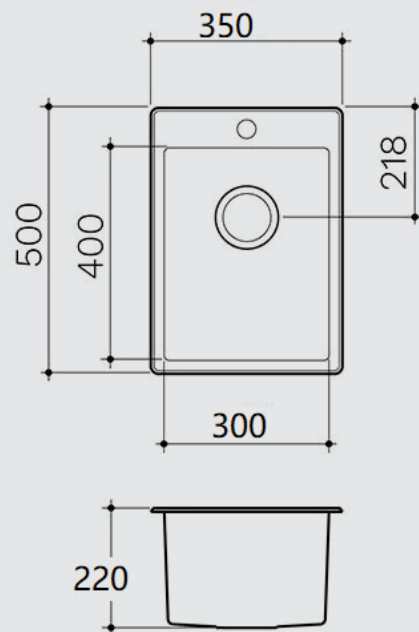

Size : 350mm(L)*500mm(W)*220mm(H)

- 304 stainless steel 3+1.2 mm Thick
- Handmade Undermount / Topmount Kitchen sink
- Radius 10
- Supplied with one 90mm basket waste