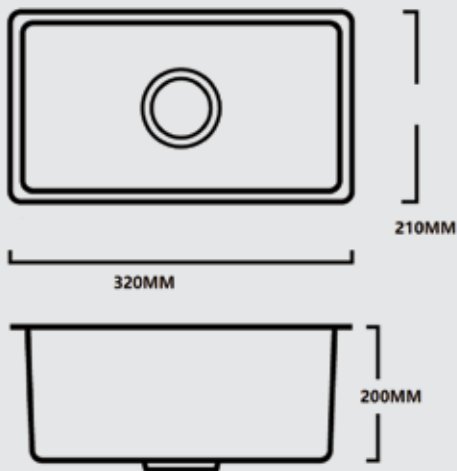

Size : 320mm(L)*210mm(W)*200mm(H)

- 304 stainless steel
- Handmade Undermount / Topmount Kitchen sink
- Radius 10
- Supplied with one 90mm matching basket waste