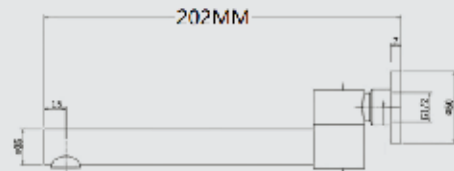

Wall Mounted Swivel Bath Spout

- Brass Body Spout
- Suitable for use with shower mixer or wall tap assemblies
- Inlet-1/2 BSP female push fit connection