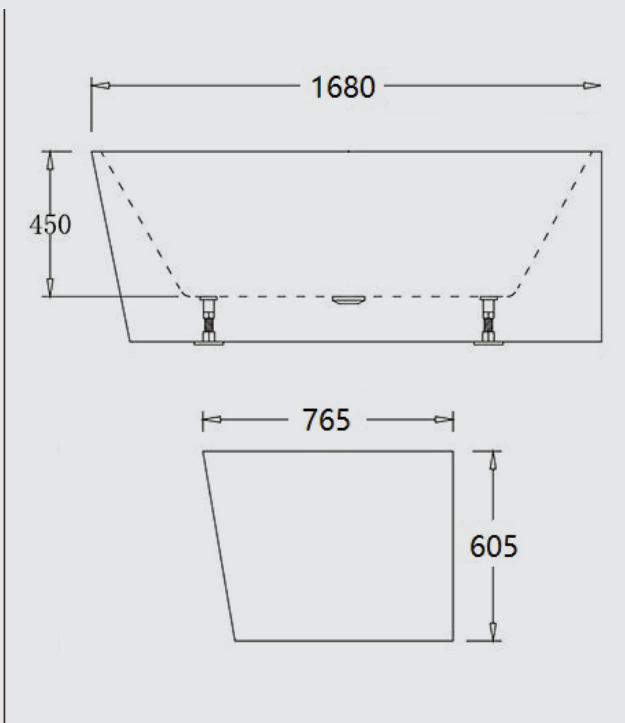

- Acrylic fluted bathtub
- Heavy duty steel frame
- Adjustable feet
- Without pop up waste
- Without overflow

**Size: 1485mm(L)\*730mm(W)\*605mm(H)**

- Acrylic fluted bathtub
- Heavy duty steel frame
- Adjustable feet
- Without pop up waste
- Without overflow

# VENICE

**VENICE-1700L**

**\$1,815.00**

**VENICE-1400R**

**\$1,815.00**

**Size: 1680mm(L)\*765mm(W)\*605mm(H)**

- Acrylic fluted bathtub
- Heavy duty steel frame
- Adjustable feet
- Without pop up waste
- Without overflow

**Size: 1400mm(L)\*720mm(W)\*600mm(H)**

- Acrylic fluted bathtub
- Heavy duty steel frame
- Adjustable feet
- Without pop up waste
- Without overflow

**VENICE-1500R**

**VENICE-1700R**

**\$1,815.00**

**\$1,815.00**