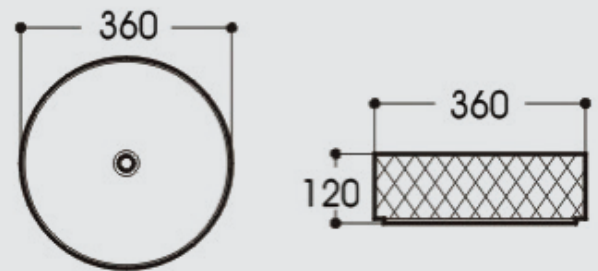

- Size: 360mm(L)*355mm(W)*120mm(H)
- Patterned Finish