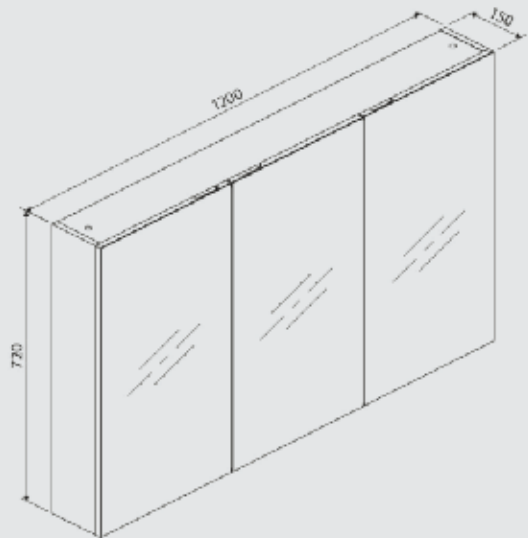

- Dimension: 1200*720*150mm
- High quality MDF board
- Tempered glass adjustable shelvings
- Fully assembled
- Durable white high gloss finish
- Soft closing doors
- 4 Mounting brackets included