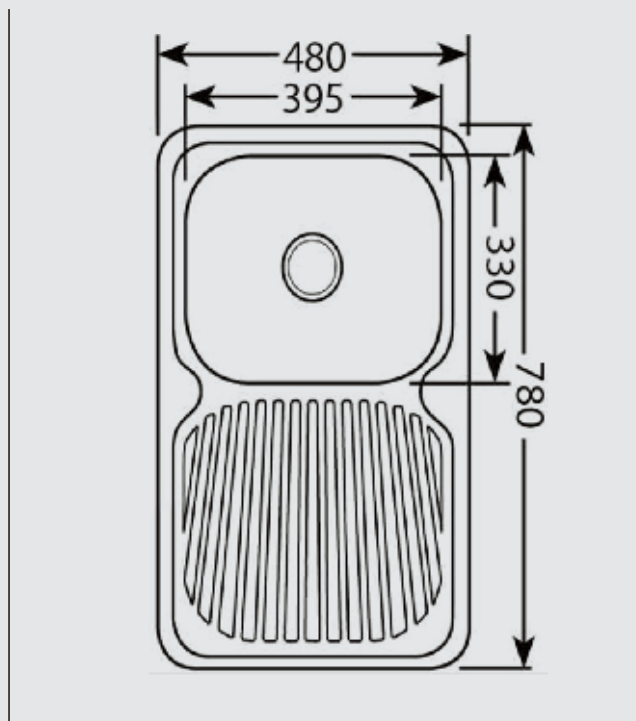

Size: 780mm(L)*480mm(W)*180mm(H)

- Easter Inset Kitchen sink
- Single Bowl with Single fan drainer
- Left or Right hand bowl
- Supplied with one 90mm matching basket wastes