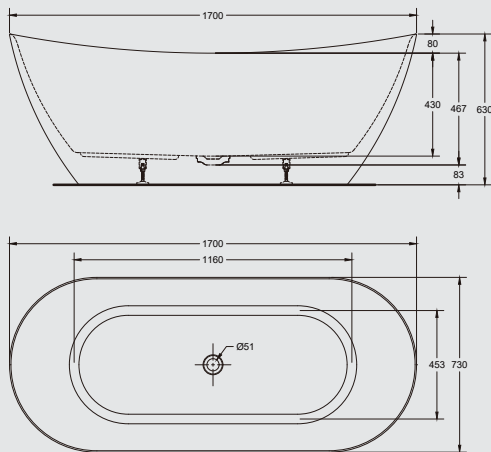

**Size: 1700mm(L)\*800mm(W)\*580mm(H)**

- Acrylic fluted bathtub
- Heavy duty steel frame
- Adjustable feet
- Without pop up waste
- Without overflow

**DELIGHT-1700GM**

Gloss white inside/Matt white outside

**\$1,920.00**

**Size: 1700mm(L)\*730mm(W)\*630mm(H)**

- Acrylic bathtub
- Heavy duty steel frame
- Adjustable feet
- Without pop up waste
- Without overflow

**ELLIPSE-1700GM**

Gloss white inside/Matt white outside

**\$1,920.00**

**Size: 1700mm(L)\*800mm(W)\*580mm(H)**

- Acrylic bathtub
- Heavy duty steel frame
- Adjustable feet
- Without pop up waste
- Without overflow