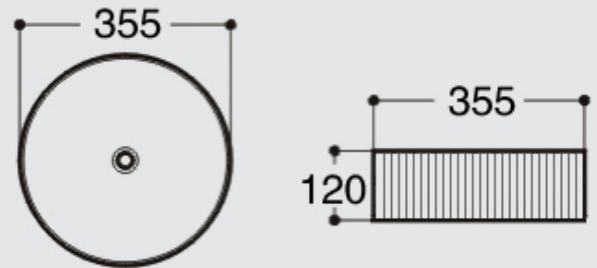

- Size: 355mm(L)*355mm(W)*120mm(H)
- Fluted Design