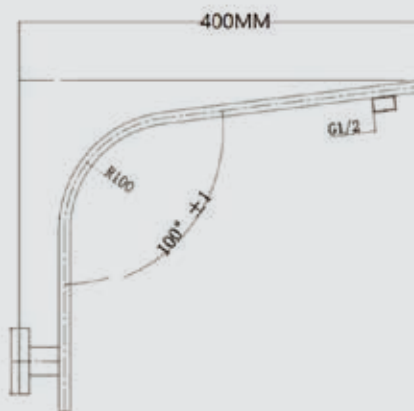

# Shower Arms

**GB0081C**

**\$55.00**

**Round Shower Arms : Length 300mm**

- Made of Brass
- Australian standard

**GB-102-1C**

**\$99.00**

**Gooseneck shower Arms : Length 400mm**