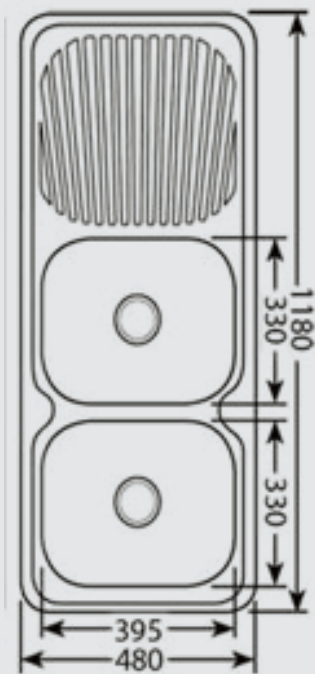

Size: 1180mm(L)*480mm(W)*180mm(H)

- Easter Inset Kitchen sink
- Double Bowl with Single fan drainer
- Left or Right hand bowl
- Supplied with two 90mm matching basket wastes
- Tap hole