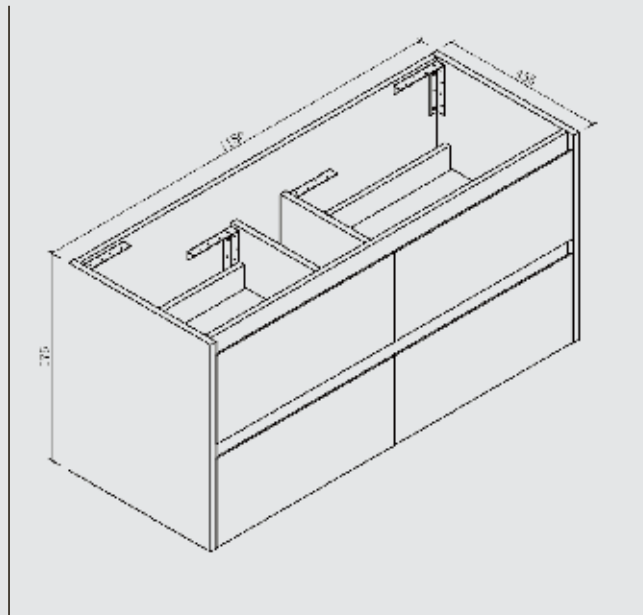

**Size: 600\*460\*900mm**

- DTC luxury slider with Soft Closing drawers
- Wall Hung
- China top
- Hidden Handles
- Solid Panel door

**Size: 750\*460\*900mm**

- DTC luxury slider with Soft Closing drawers
- Wall Hung
- China top
- Hidden Handles
- Solid Panel door

**Size: 900\*460\*575mm**

- DTC luxury slider with Soft Closing drawers
- Wall Hung
- China top
- Hidden Handles
- Solid Panel door

**Size: 1200\*460\*575mm**

- DTC luxury slider with Soft Closing drawers
- Wall Hung
- Single Bowl China top
- Hidden Handles
- Solid Panel door