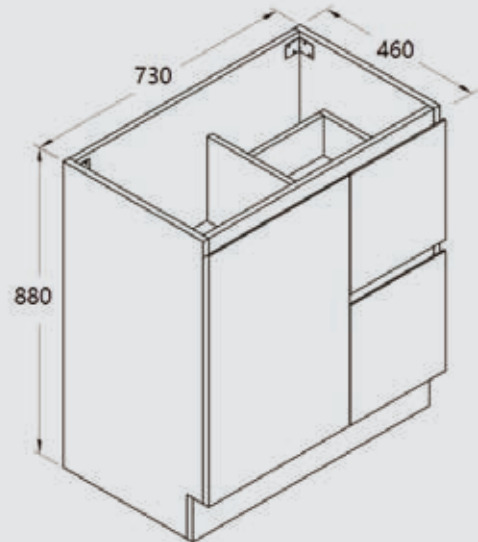

Size: 750*460*880mm

- Soft Closing doors and drawers
- Legs or Kickboard
- China top
- Hidden Handles
- Solid Panel door