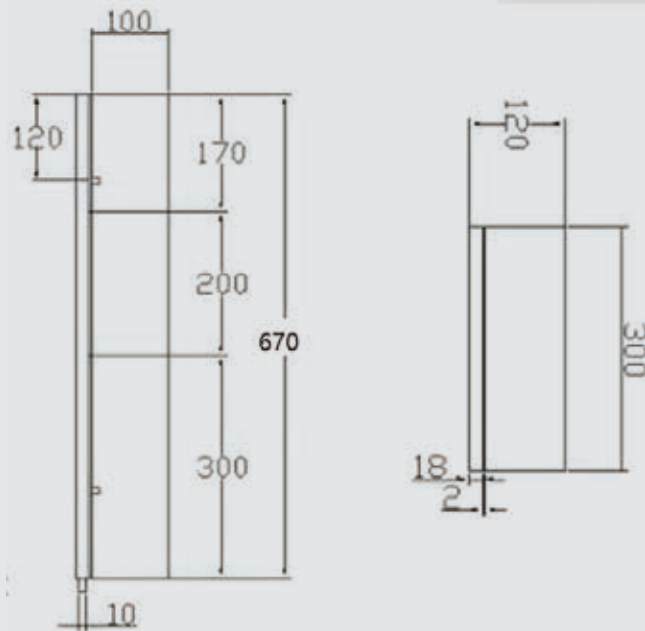

# mirror cabinets.

**B10030**

**Polished Stainless Steel Mirror Cabinets**

**\$198.00**

**Size: 300\*120\*670mm**

- Solid stainless Steel Shelvings and back panels
- Mirror Door with Stainless Steel Frame
- Installation fitting included