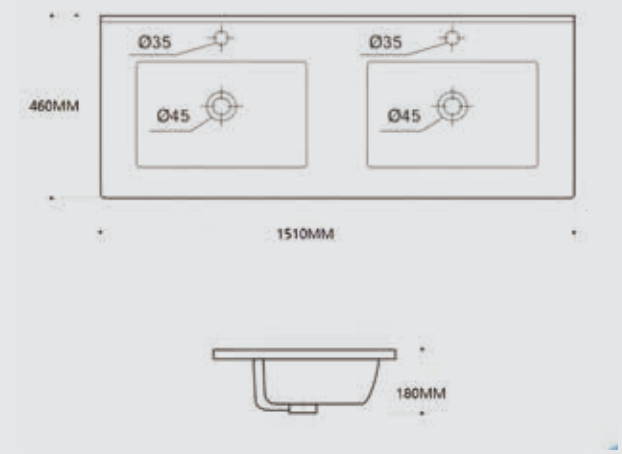

HK-9150ED

Gloss white

$1064.80

• Size: 1510mm(L)*460mm(W)*180mm(H)