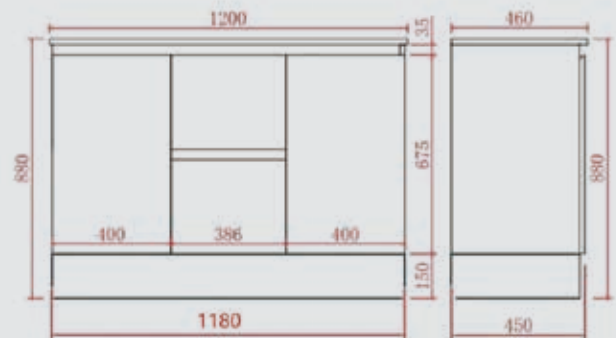

**Size: 900\*460\*880mm**

- Soft Closing doors and drawers
- Legs or Kickboard
- China top
- Hidden Handles
- Solid Panel doot

**Size: 1200\*460\*880mm**

- Soft Closing doors and drawers
- Legs or Kickboard
- China top
- Hidden Handles
- Solid Panel doot