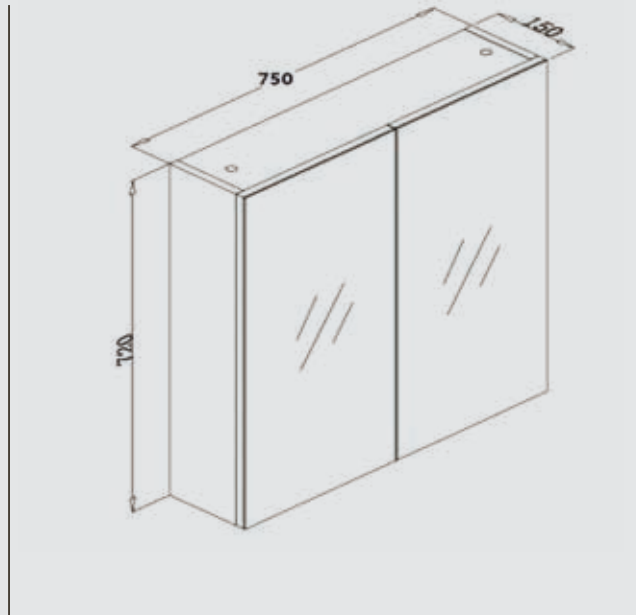

**HK-MC600P**

**Pencil Edge  
Mirror Cabinets**

**\$253.00**

**HK-MC750P**

**Pencil Edge  
Mirror Cabinets**

**\$275.00**

- **Dimension: 600\*720\*150mm**
- High quality MDF board
- Tempered glass adjustable shelvings
- Fully assembled
- Durable white high gloss finish
- Soft closing doors
- 4 Mounting brackets included

- **Dimension: 750\*720\*150mm**
- High quality MDF board
- Tempered glass adjustable shelvings
- Fully assembled
- Durable white high gloss finish
- Soft closing doors
- 4 Mounting brackets included

HK-MC900P