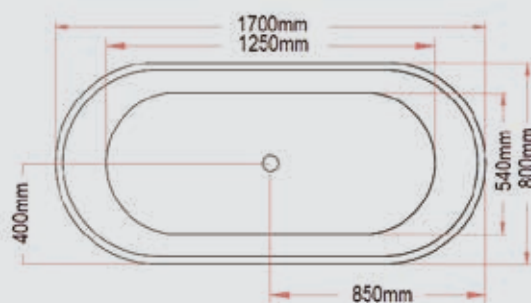

# LAGOON

**LAGOON-1500**

**\$1,680.00**

**LAGOON-1600**

**\$1,680.00**

**Size: 1500mm(L)\*750mm(W)\*590mm(H)**

- Acrylic fluted bathtub
- Heavy duty steel frame
- Adjustable feet
- Without pop up waste
- Without overflow

**Size: 1600mm(L)\*750mm(W)\*590mm(H)**

- Acrylic fluted bathtub
- Heavy duty steel frame
- Adjustable feet
- Without pop up waste
- Without overflow

LAGOON-1700

**\$1,680.00****Size: 1700(L)x800(W)x590mm(H)**