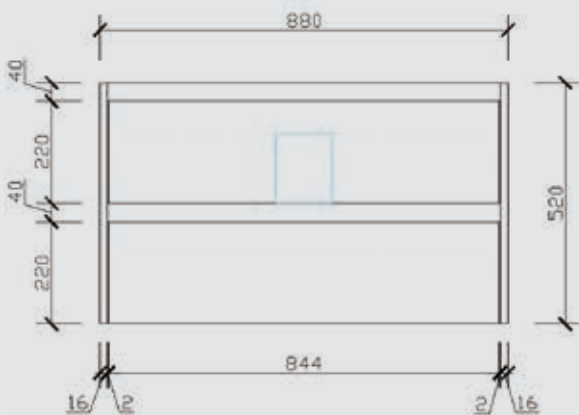

Size: 900*460*520mm

- Highly Sought Distressed Timber look
- Soft Closing Drawers
- Slim China top
- Wall Hung vanity
- Hidden Handleless

Size: 1200*460*520mm

- Highly Sought Distressed Timber look
- Soft Closing Drawers
- Slim China top
- Wall Hung vanity
- Hidden Handleless