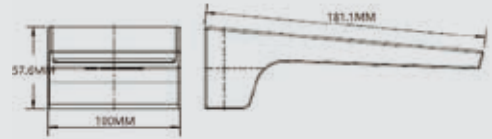

- Made of Brass
- Australian standard

**GB006-1C**

**\$88.00**

**Gooseneck shower Arms : Length 310mm**

- Made of Brass
- Australian standard

700.06.06

\$132.00

**Astra Wall Mounted Bath Spout**