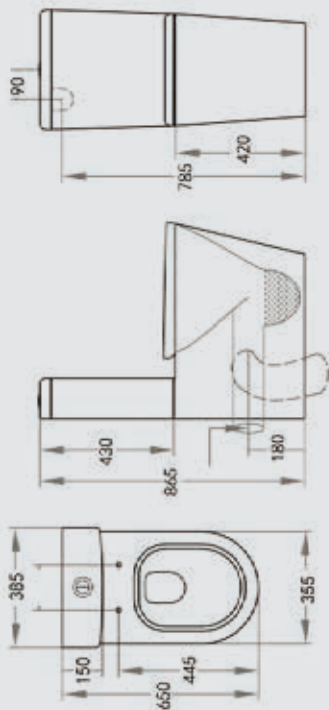

Rimless Flushing Wall Faced Toilet Suite

- Rimless flushing action for easy cleaning
- Size: 650 x 360 x 865mm
- Standard S-trap: 60-150mm
- JT43 Connector: 150-220mm(extra cost)
- P-trap: 180mm