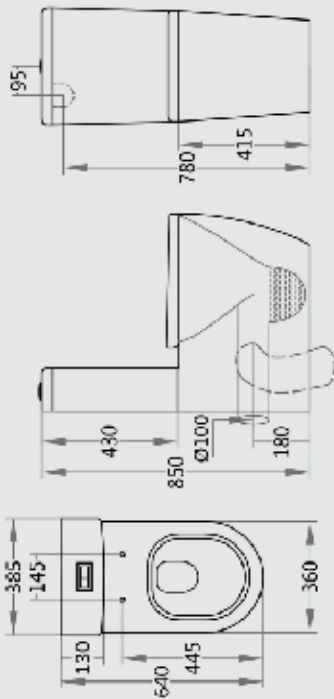

025

$660.00

003

$550.00

Tornado SILENT FLUSH Back to Wall

- Wall-faced, Tornado Flush Toilet Suites
- Universal entry cistern
- Size: 630*360*830mm
- Standard S-trap : 80-140mm
- JT43 Connector : 150-190mm (extra cost)

Cube Opal Toilet suites

- Closed Coupled wall-faced suite
- Water mark parts
- Standard S-trap: 60-170 mm
- JT43 connector:150-240mm (extra cost)