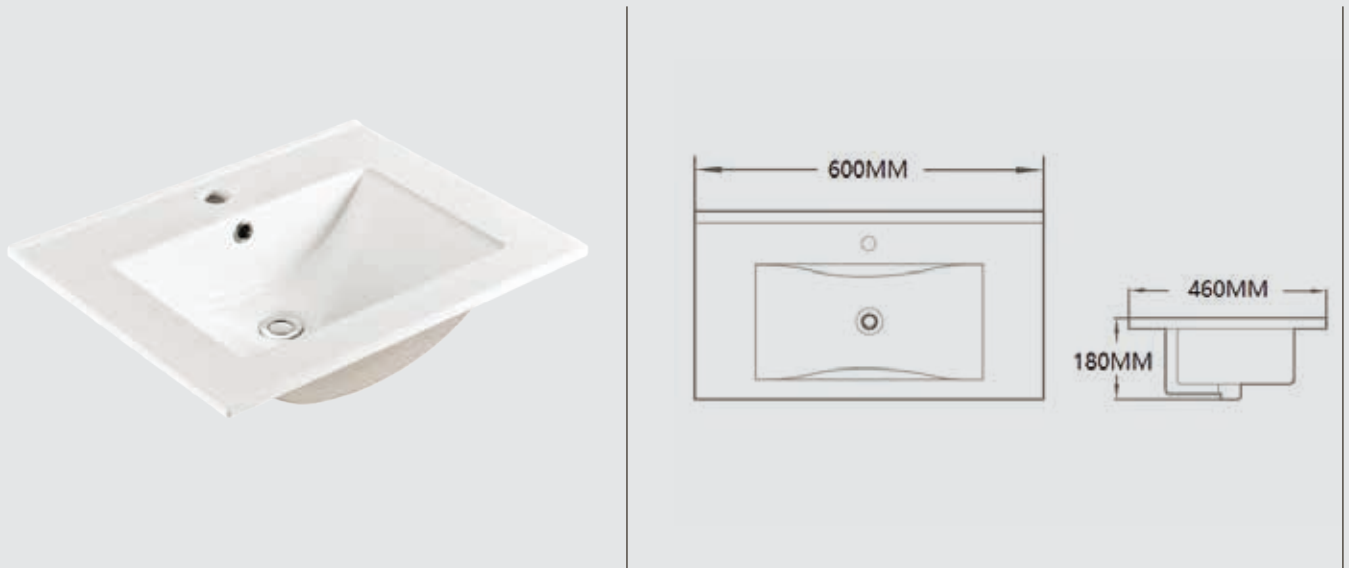

Gloss White

- Slim Ceramic Basin
- Single hole or 3 holes
- With Overflow

HK-9060E	Size: 610mm(L)*460mm(W)*180mm(H)	$165.00
HK-9075E	Size: 760mm(L)*460mm(W)*180mm(H)	$198.00
HK-9075E3H	Size: 760mm(L)*460mm(W)*180mm(H)	$231.00
HK-9090E	Size: 910mm(L)*460mm(W)*180mm(H)	$239.80
HK-9090E3H	Size: 910mm(L)*460mm(W)*180mm(H)	$272.80
HK-9100E	Size: 1010mm(L)*460mm(W)*180mm(H)	$264.00
HK-9120E	Size: 1210mm(L)*460mm(W)*180mm(H)	$352.00
HK-9120E3H	Size: 1210mm(L)*460mm(W)*180mm(H)	$385.00