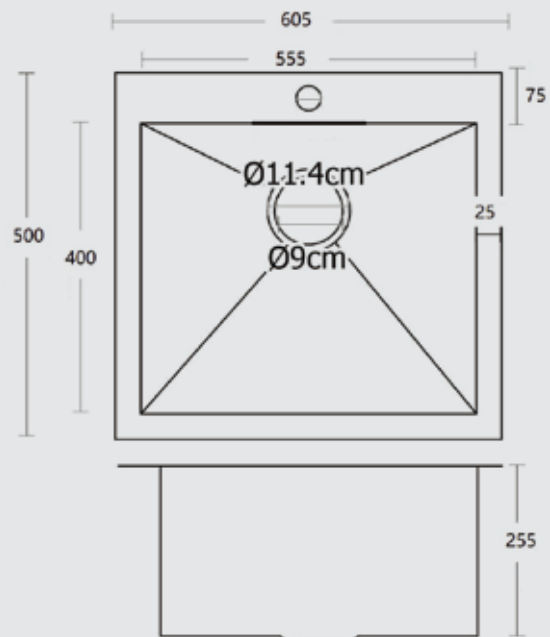

$704.00

Size : 605mm(L)*500mm(W)*255mm(H)

- 304 stainless steel 3+1.2 mm Thick PVD Brushed Gold
- Handmade Undermount / Topmount Kitchen sink (DEEP BOWL)
- Radius 10
- Supplied with two 90mm matching basket wastes