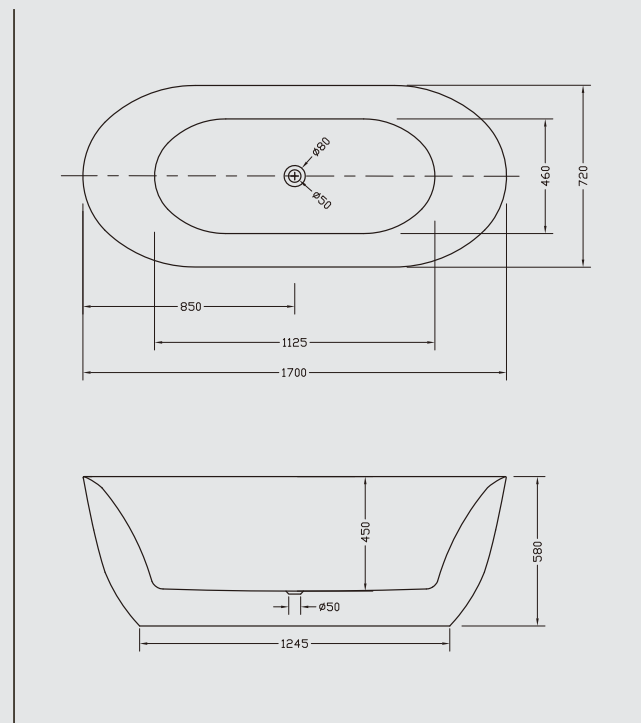

# VICTORIA

VICTORIA-1500

**\$1,815.00**

VICTORIA-1700

**\$1,815.00**

**Size: 1500mm(L)\*720mm(W)\*580mm(H)**

- Acrylic fluted bathtub
- Heavy duty steel frame
- Adjustable feet
- Without pop up waste
- Without overflow