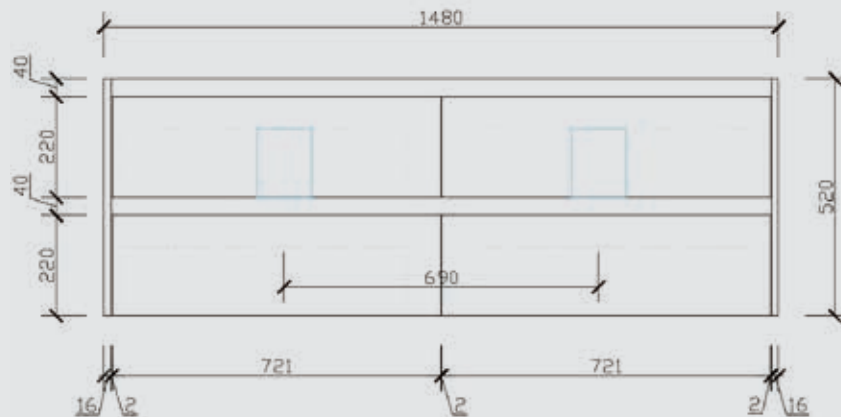

Size: 1500*460*520mm

- Highly Sought Distressed Timber look
- Soft Closing Drawers
- Slim China top
- Wall Hung vanity
- Hidden Handles