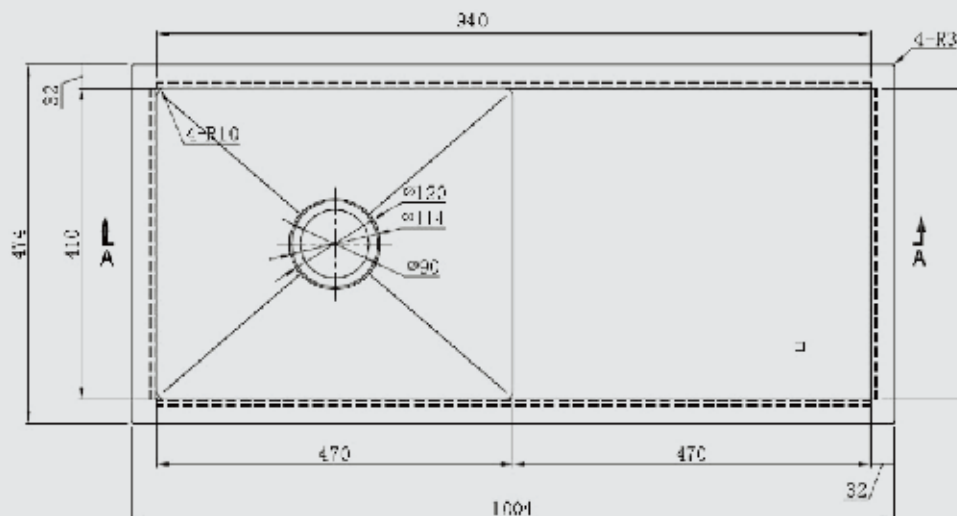

Size : 1004mm(L)*474mm(W)*190mm(H)

- 304 stainless steel
- Handmade Undermount / Topmount Kitchen sink
- Radius 10
- Supplied with one 90mm basket waste