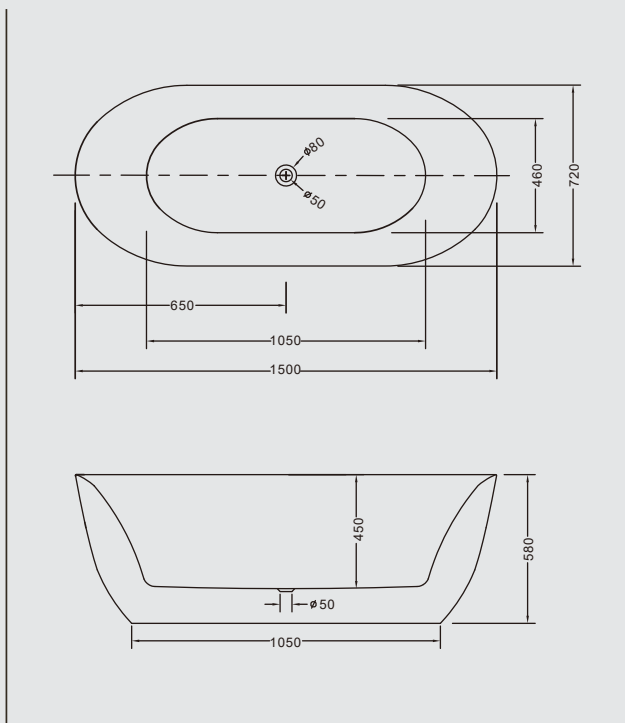

# VICTORIA

VICTORIA-1500

**\$1,815.00**

VICTORIA-1700

**\$1,815.00**

**Size: 1500mm(L)\*720mm(W)\*580mm(H)**

- Acrylic fluted bathtub
- Heavy duty steel frame
- Adjustable feet
- Without pop up waste
- Without overflow