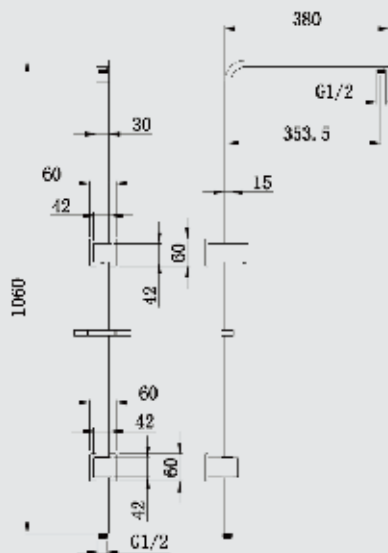

CSHR013

Chrome

\$495.00

CSHR013 BK

Matt Black

\$550.00

- $\Phi 35$  Body  $\Phi 25 \times 1.0$ mm Tube
- Brass Slider
- Solid brass construction for longevity
- Solid easy to grip modular handle
- 1.5M 304SS flexible hose
- 3 Function ABS Hand Shower
- 250\*250\*8mm Brass Shower Rose
- Shower diverter included
- Chrome finish
- **WELS 4 Star , 7.5 Lite Per Minutes**