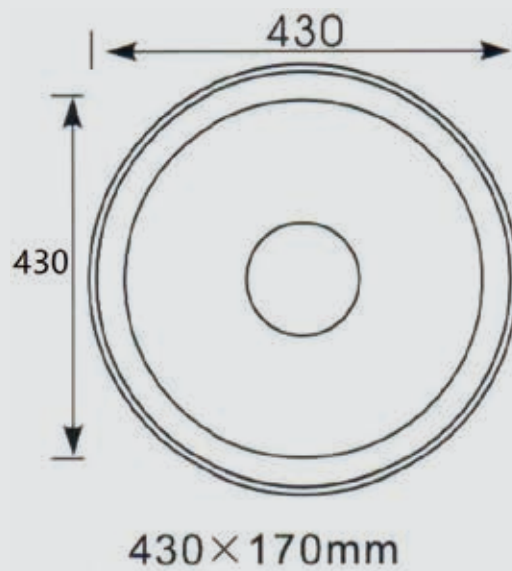

Size: 430mm(L)*430mm(W)*170mm(H)

- Easter Inset Kitchen / Laundry sink
- Supplied with two 90mm matching basket wastes