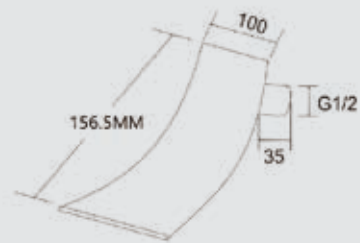

Wall Mounted Bath Spout

- Cast Brass Spout
- Suitable for use with shower mixer or wall tap assemblies
- Inlet-1/2 BSP female push fit connection