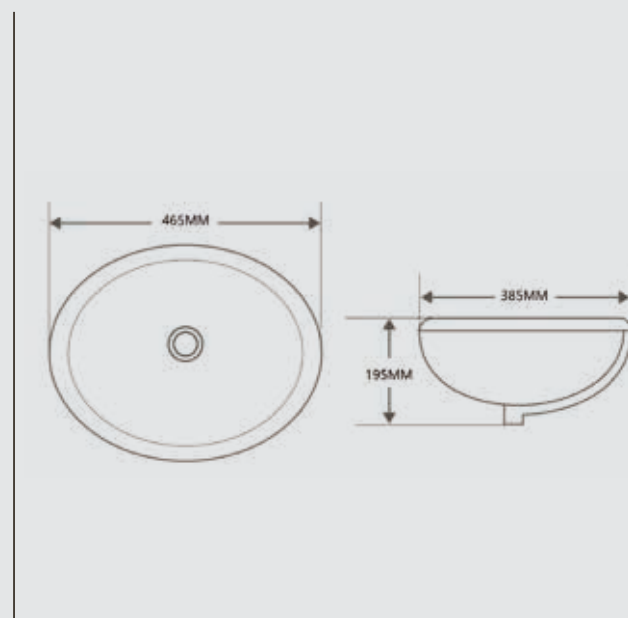

- Size: 465mm(L)*385mm(W)*195mm(H)