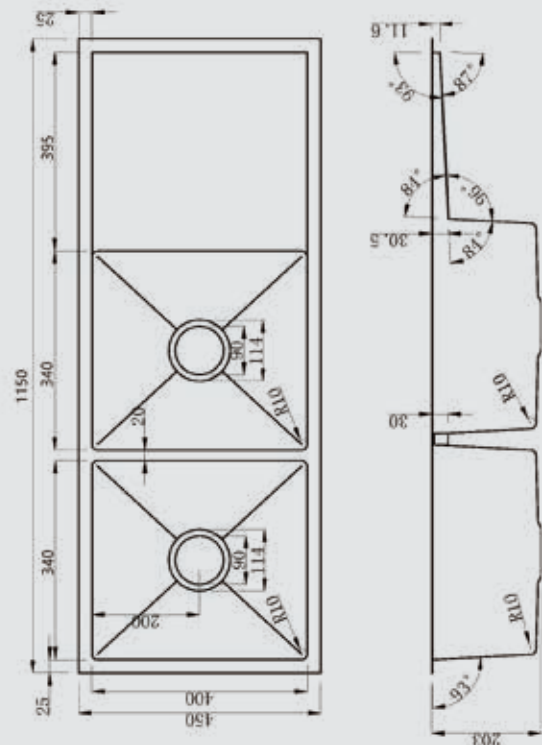

$1,078.00

Size : 1150mm(L)*450mm(W)*203mm(H)

- 304 stainless steel 3+1.2 mm Thick PVD Brushed Gold
- Handmade Undermount / Topmount Kitchen sink
- Radius 10
- Supplied with two 90mm matching basket wastes