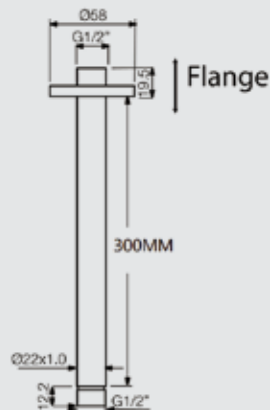

Round Shower Arms : Length 300mm

- Made of Brass
- Australian standard