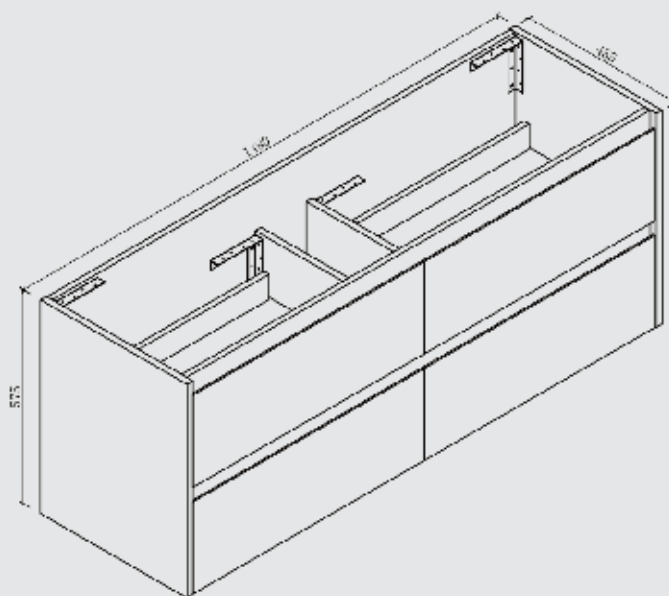

Size: 1500*460*575mm

- DTC luxury slider with Soft Closing drawers
- Wall Hung
- Single Bowl China top
- Hidden Handles
- Solid Panel door