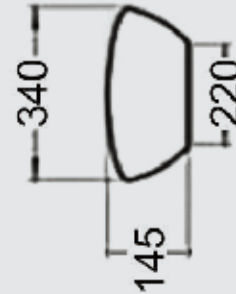

HK-8247

Gloss White

$165.00

- Size: 415mm(L)*415mm(W)*135mm(H)
- Without overflow