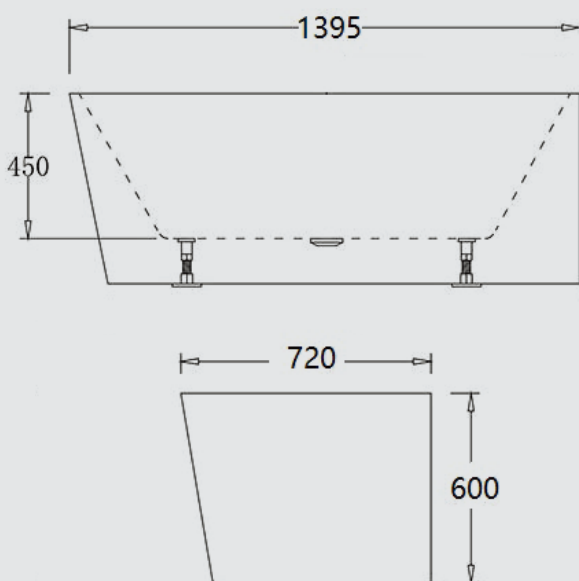

**Size: 1700mm(L)\*800mm(W)\*580mm(H)**

- Acrylic fluted bathtub
- Heavy duty steel frame
- Adjustable feet
- Without pop up waste
- Without overflow

VENICE-1400L

VENICE-1500L

\$1,815.00

\$1,815.00

**Size: 1400mm(L)\*720mm(W)\*600mm(H)**

- Acrylic fluted bathtub
- Heavy duty steel frame
- Adjustable feet
- Without pop up waste
- Without overflow

**Size: 1485mm(L)\*730mm(W)\*605mm(H)**

- Acrylic fluted bathtub
- Heavy duty steel frame
- Adjustable feet
- Without pop up waste
- Without overflow