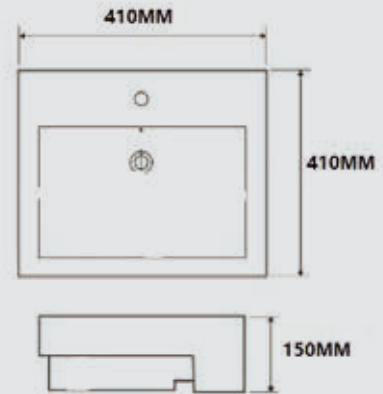

- Size: 450mm(L)\*450mm(W)\*100mm(H)

• Size: 410mm(L) x 410mm(W) x 150mm(H)

HK-8110/8050B

Gloss White

\$154.00

• Size: 530mm(L)\*430mm(W)\*155mm(H)

• No Hole at back