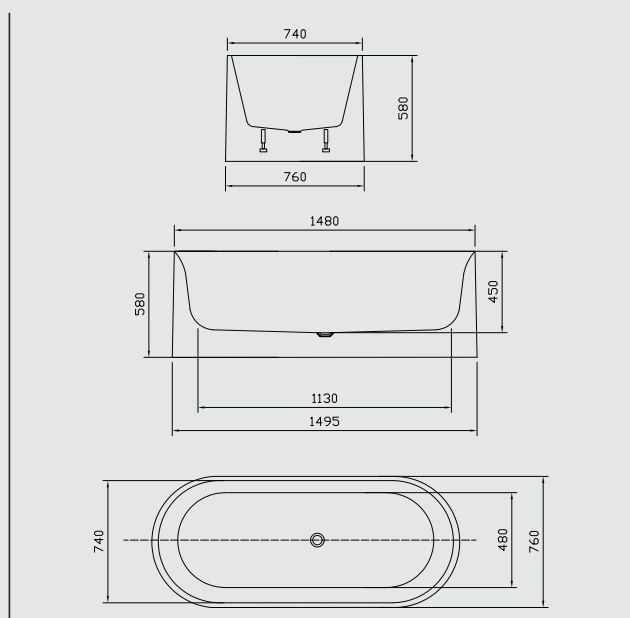

Size: 1500mm(L)*780mm(W)*580mm(H)

- Acrylic fluted bathtub
- Heavy duty steel frame
- Adjustable feet
- Without pop up waste
- Without overflow

Size: 1700mm(L)*800mm(W)*580mm(H)

- Acrylic fluted bathtub
- Heavy duty steel frame
- Adjustable feet
- Without pop up waste
- Without overflow