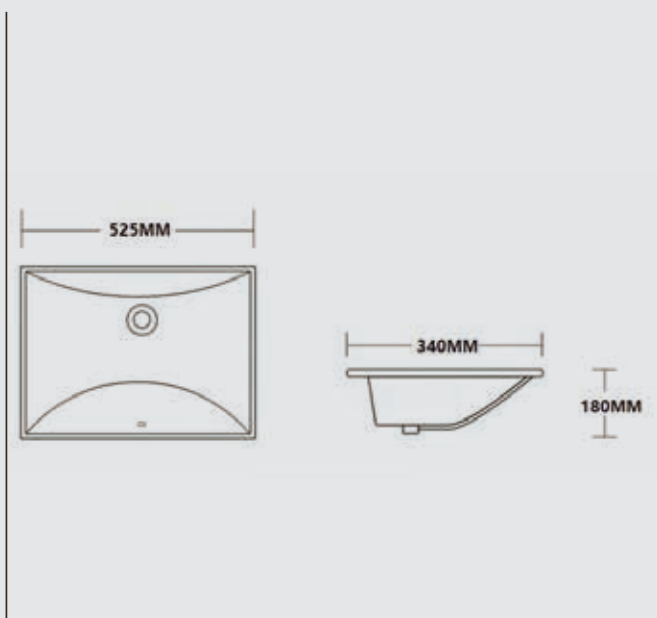

- Size: 525mm(L)*340mm(W)*180mm(H)
- Option: 32mm pop up waste