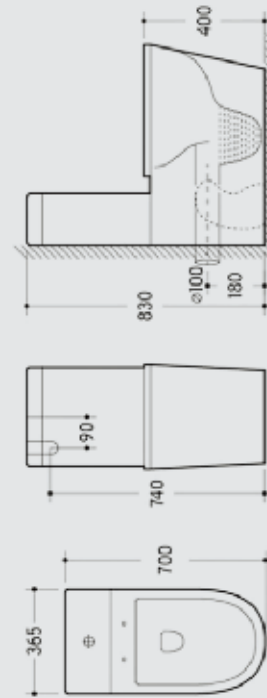

Round Opal Toilet suites

- Wall-faced, close coupled style
- Universal trap for S&P trap installation
- Standard S-trap: 60-180 mm
- JT43 connector:150-250mm (extra cost)

Round Opal Toilet suites

- Wall-faced, close coupled style
- Universal entry cistern
- Universal trap for S&P trap installation
- 4.5L/full, 3L/half, 3.2 L/avg flush
- Standard S-trap: 60-180 mm
- JT43 connector:150-250mm (extra cost)