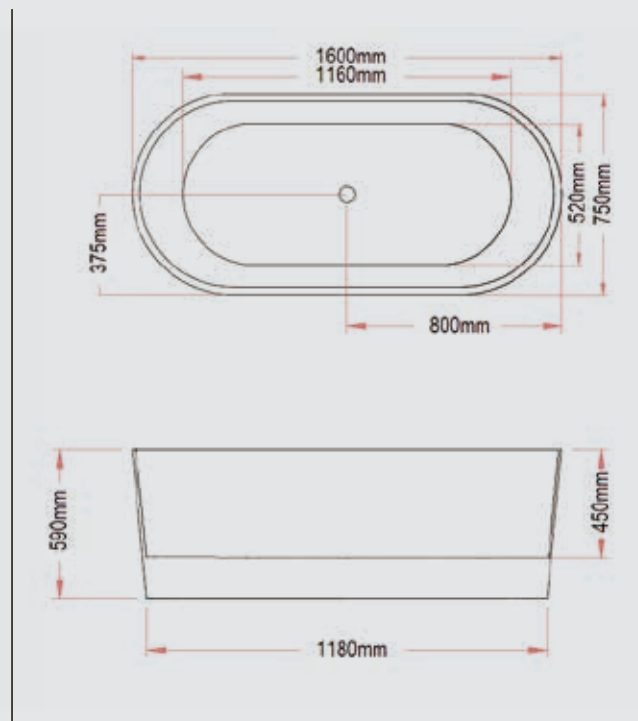

**Size: 1700mm(L)\*800mm(W)\*580mm(H)**

- Acrylic fluted bathtub
- Heavy duty steel frame
- Adjustable feet
- Without pop up waste
- Without overflow

**DELIGHT-1700GM**

Gloss white inside/Matt white outside

# LAGOON

**LAGOON-1500**

**\$1,680.00**

**LAGOON-1600**

**\$1,680.00**

**Size: 1500mm(L)\*750mm(W)\*590mm(H)**

- Acrylic fluted bathtub
- Heavy duty steel frame
- Adjustable feet
- Without pop up waste
- Without overflow

**Size: 1600mm(L)\*750mm(W)\*590mm(H)**

- Acrylic fluted bathtub
- Heavy duty steel frame
- Adjustable feet
- Without pop up waste
- Without overflow

LAGOON-1700

**\$1,680.00****Size: 1700(L)x800(W)x590mm(H)**