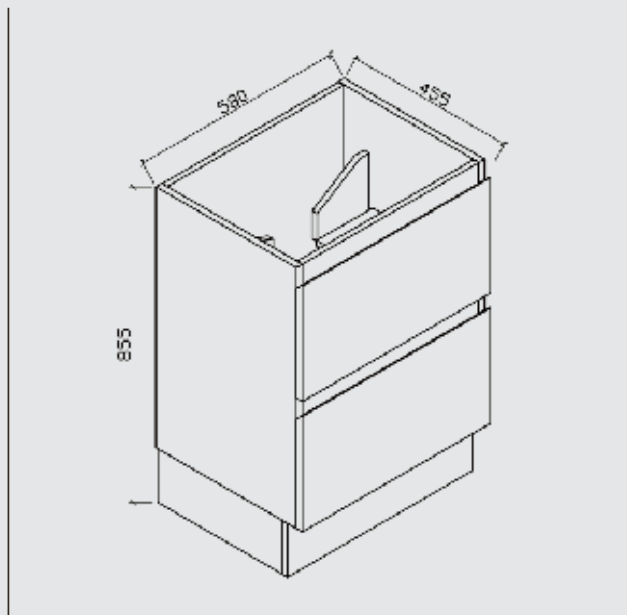

GRACE-750

Cabinet only price	$770.00
China Top Price	$198.00
Stone Top Price