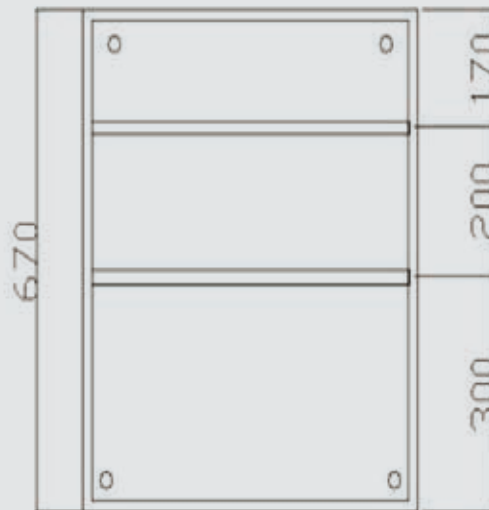

Size: 600*120*670mm

- Solid stainless Steel Shelvings and back panels
- Mirror Door with Stainless Steel Frame
- Installation fitting included