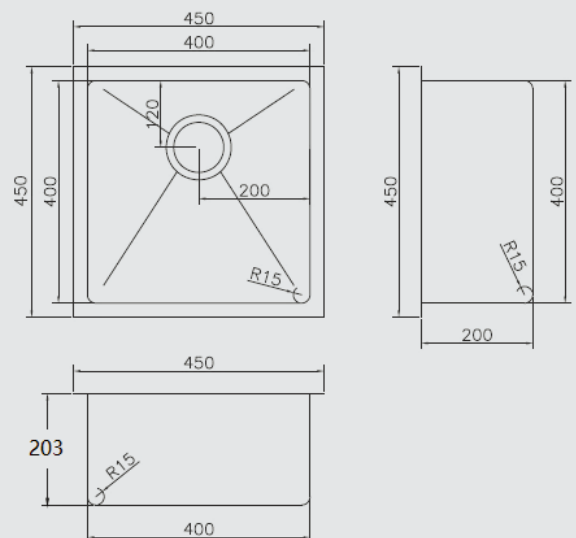

Handmade sinks

YZS-450

$385.00

Size: 450mm(L)*450mm(W)*203mm(H)

- 304 stainless steel
- Handmade Undermount / Topmount Kitchen sink
- Radius 10
- Supplied with one 90mm matching basket waste

YZS-450GMB

$550.00

Size: 450mm(L)*450mm(W)*203mm(H)

- 304 stainless steel PVD Gun Metal Black
- Handmade Undermount / Topmount Kitchen sink
- Radius 10
- Supplied with one 90mm matching basket waste

$550.00

Size: 450mm(L)*450mm(W)*203mm(H)

- 304 stainless steel PVD Brushed Gold
- Handmade Undermount / Topmount Kitchen sink
- Radius 10
- Supplied with one 90mm matching basket waste