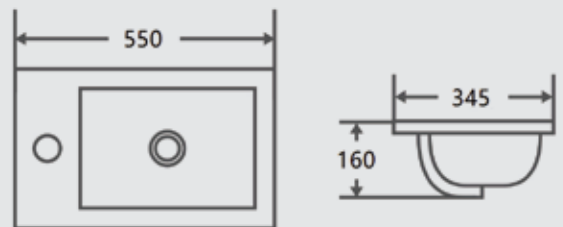

- Size: 550mm(L)\*345mm(W)\*160mm(H)

**HK-9050A**

**Gloss White**

**\$217.80**

- Size: 535mm(L)\*455(W)\*185mm(H)
- No Hole at back