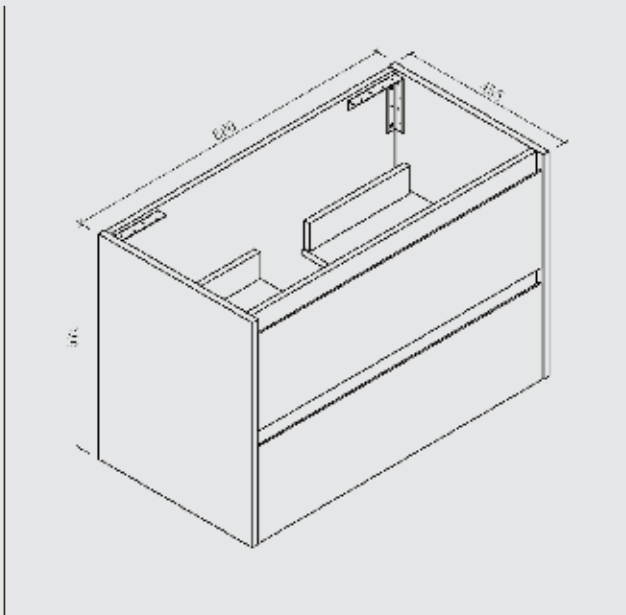

**Size: 600\*460\*900mm**

- DTC luxury slider with Soft Closing drawers
- Wall Hung
- China top
- Hidden Handles
- Solid Panel door

**Size: 750\*460\*900mm**

- DTC luxury slider with Soft Closing drawers
- Wall Hung
- China top
- Hidden Handles
- Solid Panel door

**Size: 900\*460\*575mm**

- DTC luxury slider with Soft Closing drawers
- Wall Hung
- China top
- Hidden Handles
- Solid Panel door

**Size: 1200\*460\*575mm**

- DTC luxury slider with Soft Closing drawers
- Wall Hung
- Single Bowl China top
- Hidden Handles
- Solid Panel door