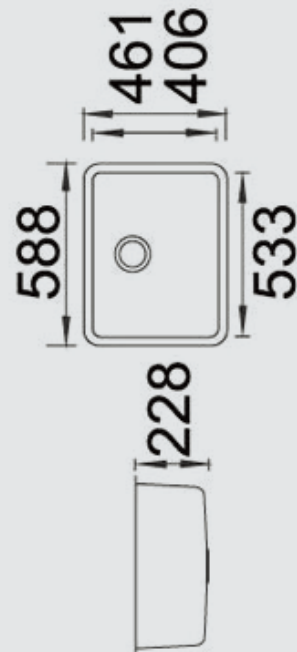

Size: 588mm(L)*461mm(W)*228mm(H)

- Easter undermounted / Topmount Kitchen sink
- Single Bowl R25
- Supplied with one 90mm matching basket waste
- 304 stainless steel 1.2 Thick