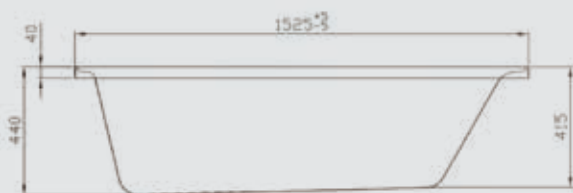

**Size: 1700mm(L)\*720mm(W)\*580mm(H)**

- Acrylic fluted bathtub
- Heavy duty steel frame
- Adjustable feet
- Without pop up waste
- Without overflow

MISU-1500

MISU-1700

\$418.00

\$495.00

Size: 1500mm(L)\*750mm(W)\*440mm(H)