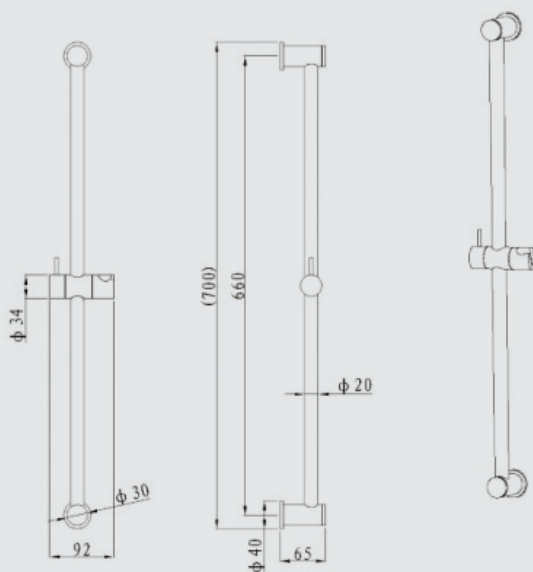

3 Function Rail Shower

- 3 Function ABS Hand Shower
- High quality solid metal rail
- Height adjustable holder with each to use
- Twist lock metal slider
- 1.5M 304SS flexible hose
- **WELS 4 Star, 6.5 litre per minutes**

3 Function Rail Shower

- 3 Function ABS Hand Shower
- High quality solid metal rail
- Height adjustable holder with each to use
- Twist lock metal slider
- 1.5M 304SS flexible hose
- **WELS 4 Star, 6.5 litre per minutes**