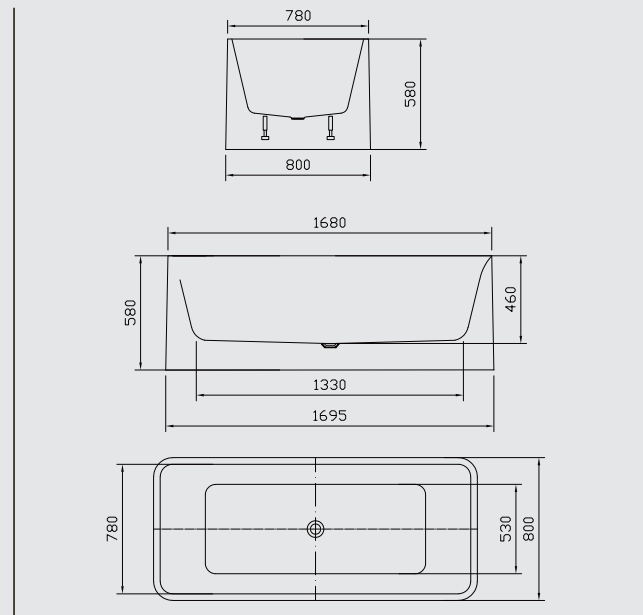

Size: 1500mm(L)*740mm(W)*580mm(H)

- Acrylic fluted bathtub
- Heavy duty steel frame
- Adjustable feet
- Without pop up waste
- Without overflow

Size: 1700mm(L)*800mm(W)*580mm(H)

- Acrylic fluted bathtub
- Heavy duty steel frame
- Adjustable feet
- Without pop up waste
- Without overflow