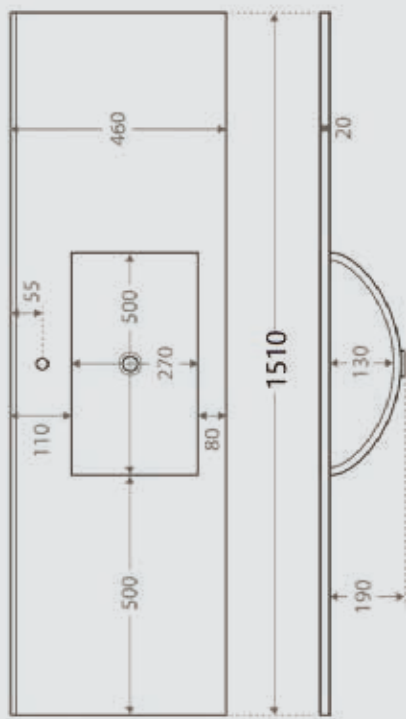

- Size: 1510mm(L)*460mm(W)*180mm(H)
- Slim Ceramic Basin
- Single hole or 3 holes
- With Overflow