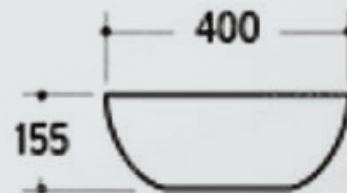

• Size: 420mm(L)\*420mm(W)\*135mm(H)

HK-8005

Gloss White

\$132.00

- Size: 400mm(L)\*400mm(W)\*170mm(H)
- With overflow

HK-8097

Gloss White

\$132.00