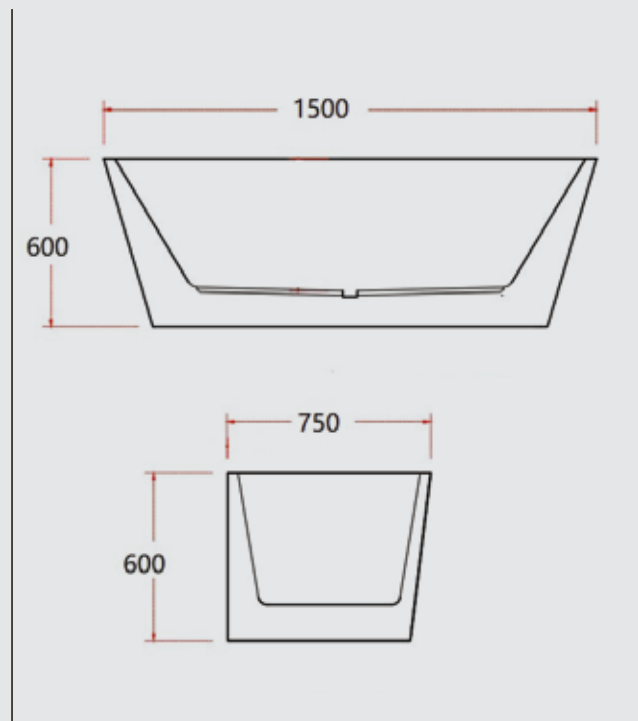

# LUNAR

**LUNAR-1400**

**\$1,760.00**

**LUNAR-1500**

**\$1,760.00**

**Size: 1400(L)x740(W)x600mm(H)**

- Acrylic fluted bathtub
- Heavy duty steel frame
- Adjustable feet
- Without pop up waste
- Without overflow

**Size: 1500(L)x750(W)x600mm(H)**

- Acrylic fluted bathtub
- Heavy duty steel frame
- Adjustable feet
- Without pop up waste
- Without overflow

LUNAR-1700

**\$1,760.00**

**Size: 1700mm(L)\*800mm(W)\*600mm(H)**