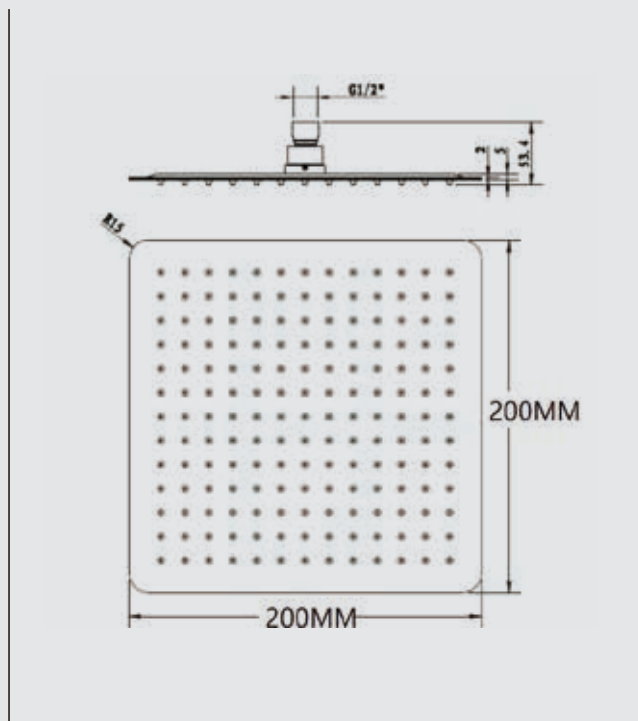

# Shower Head

208250/SH1003

\$121.00

MS-TSB044XQ

\$176.00

- Head Made of ABS, Brass Connector
- Standard Function
- **WELS 3 Star , 8 liters per minute**

- Made of 304 Stainless Steel
- Extra slim edge for Modern design
- Special Spray for stronger water flow
- 200mm overhead spray
- Head thickness 2mm
- Chrome face with rub clean nozzles
- **WELS 3 Star, 9 liters per minute**