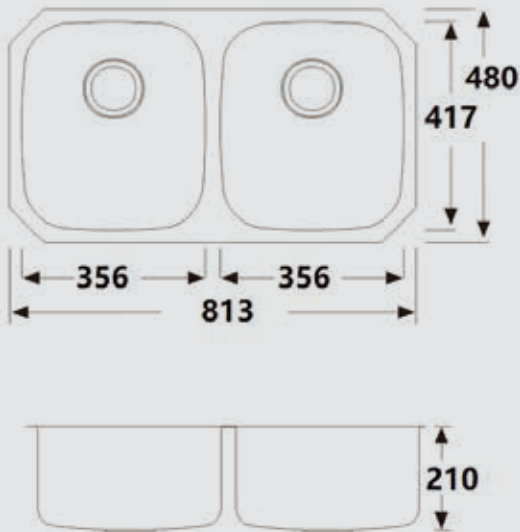

Size: 813mm(L)*480mm(W)*210mm(H)

- Easter undermounted Kitchen sink
- Double Bowl
- Supplied with two 90mm matching basket wastes
- 304 stainless steel 1.0 Thick