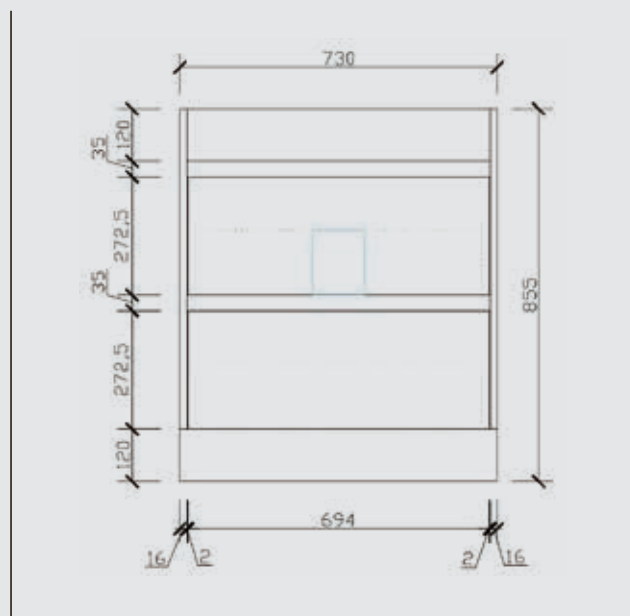

**Size: 750\*460\*520mm**

- Highly Sought Distressed Timber look
- Soft Closing Drawers
- Slim China top
- Wall Hung vanity
- Hidden Handles

**Size: 750\*460\*520mm**

- Highly Sought Distressed Timber look
- Soft Closing Drawers
- Slim China top
- Wall Hung vanity
- Hidden Handless