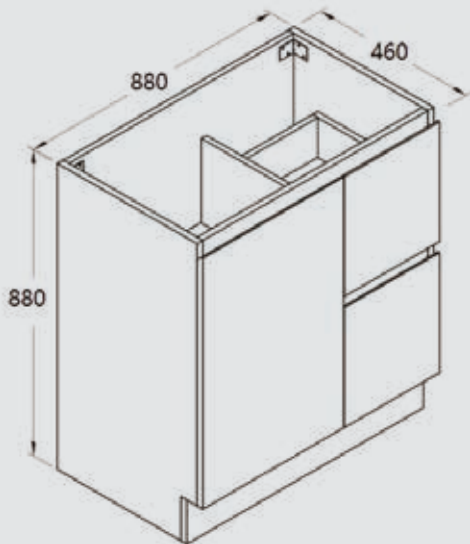

Size: 900*460*880mm

- Soft Closing doors and drawers
- Legs or Kickboard
- China top
- Hidden Handles
- Solid Panel doot