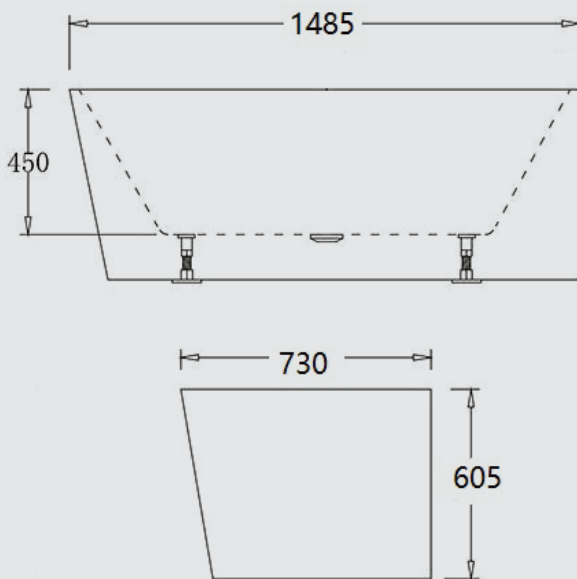

**Size: 1400mm(L)\*720mm(W)\*600mm(H)**

- Acrylic fluted bathtub
- Heavy duty steel frame
- Adjustable feet
- Without pop up waste
- Without overflow

**VENICE-1500R**

**VENICE-1700R**

**\$1,815.00**

**\$1,815.00**

**Size: 1485mm(L)\*730mm(W)\*605mm(H)**

- Acrylic fluted bathtub
- Heavy duty steel frame
- Adjustable feet
- Without pop up waste
- Without overflow

**Size: 1680mm(L)\*765mm(W)\*605mm(H)**

- Acrylic fluted bathtub
- Heavy duty steel frame
- Adjustable feet
- Without pop up waste
- Without overflow