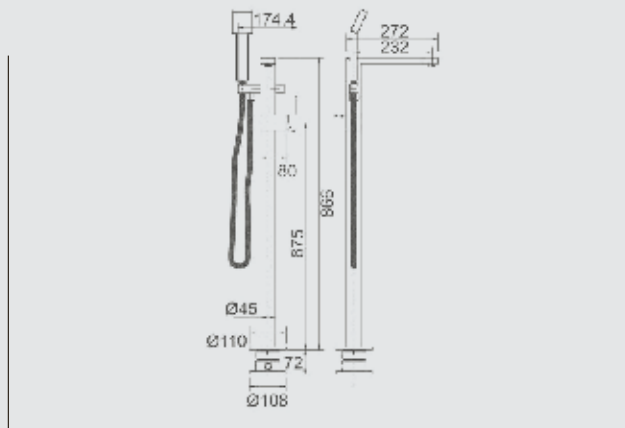

Square Floor mount Mixer with Hand shower

- Solid Brass construction for longevity
- Swivel Spout
- Inlet-1/2 female flexible hose connection
- **WELS 3 Star , 8.5 Lite Per Minutes**