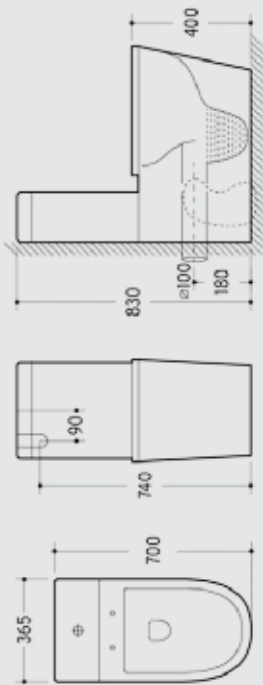

Round Opal Toilet suites

- Wall-faced, close coupled style
- Universal trap for S&P trap installation
- Standard S-trap: 60-180 mm
- JT43 connector:150-250mm (extra cost)

Round Opal Toilet suites

- Wall-faced, close coupled style
- Universal entry cistern
- Universal trap for S&P trap installation
- 4.5L/full, 3L/half, 3.2 L/avg flush
- Standard S-trap: 60-180 mm
- JT43 connector:150-250mm (extra cost)