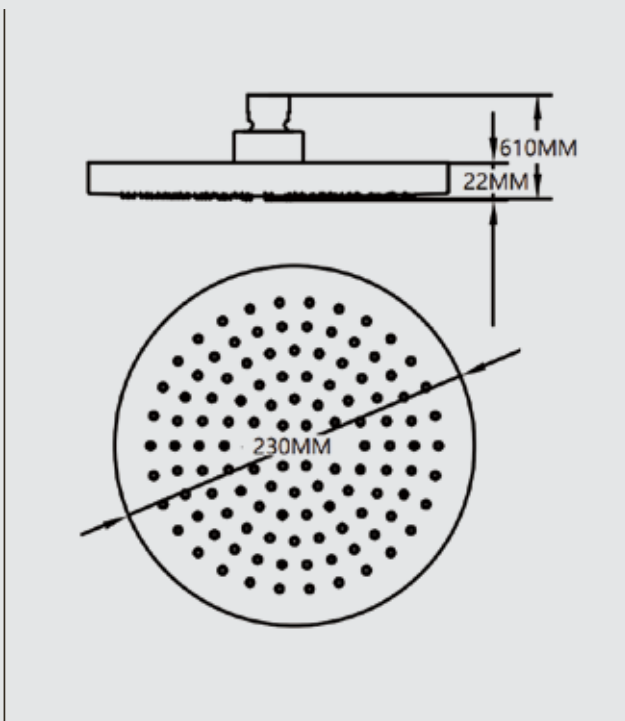

# Shower Head

208250/SH1003

\$121.00

MS-TSB044XQ

\$176.00

- Head Made of ABS, Brass Connector
- Standard Function
- **WELS 3 Star , 8 liters per minute**

- Made of 304 Stainless Steel
- Extra slim edge for Modern design
- Special Spray for stronger water flow
- 200mm overhead spray
- Head thickness 2mm
- Chrome face with rub clean nozzles
- **WELS 3 Star, 9 liters per minute**