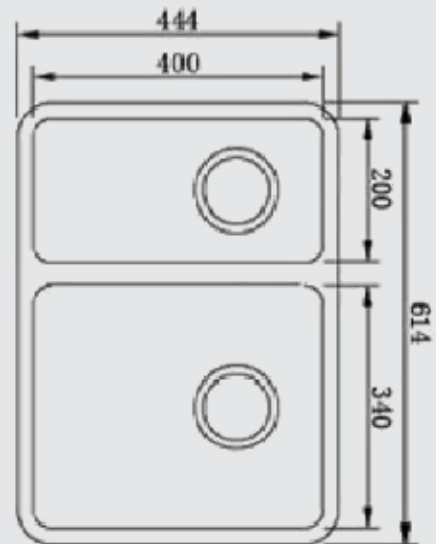

Size: 614mm(L)*444mm(W)*200mm(H)

- Easter undermounted Topmount Kitchen sink
- Double Bowl 1 & 1/2
- Supplied with two 90mm basket wastes
- 304 stainless steel 1.0 Thick