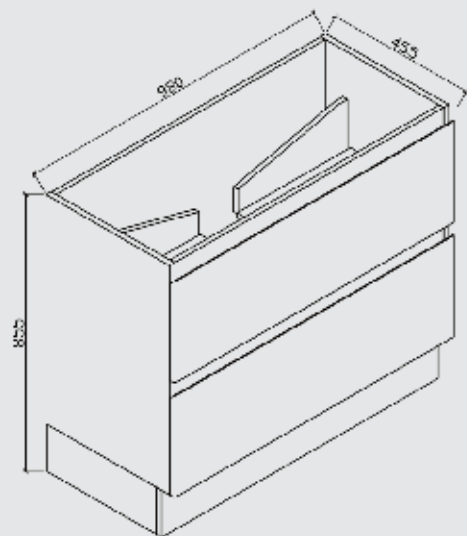

Size: 900*460*900mm

- DTC luxury slider with Soft Closing drawers
- Wall Hung
- China top
- Hidden Handles
- Solid Panel door

Size: 1000*460*900mm

- DTC luxury slider with Soft Closing drawers
- Wall Hung
- China top
- Hidden Handles
- Solid Panel door