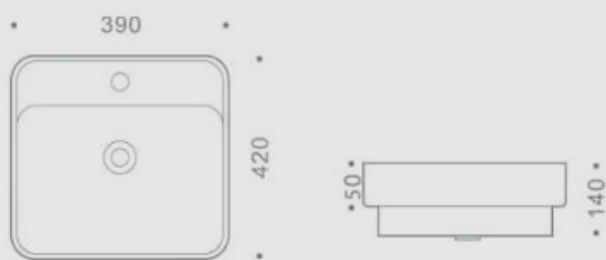

• Size: 390mm(L)*420mm(W)*140mm(H)