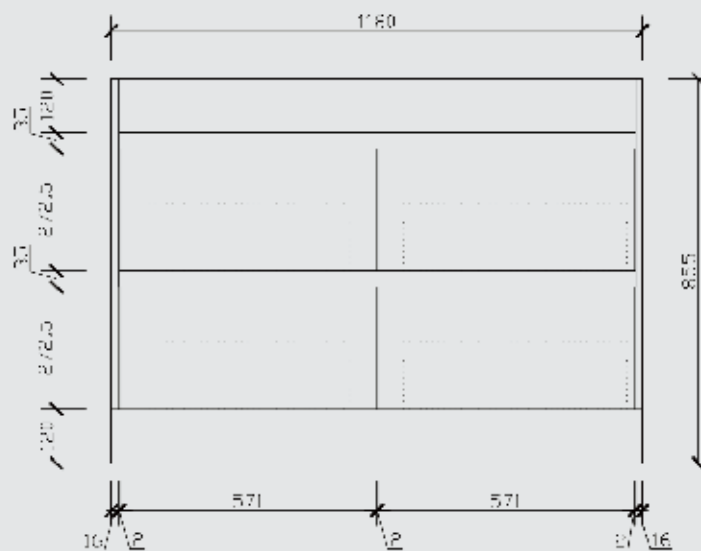

Size: 1200*460*900mm

- DTC luxury slider with Soft Closing drawers
- With Kickboard
- China top
- Hidden Handles
- Solid Panel door
- Four pieces of drawer organiser included