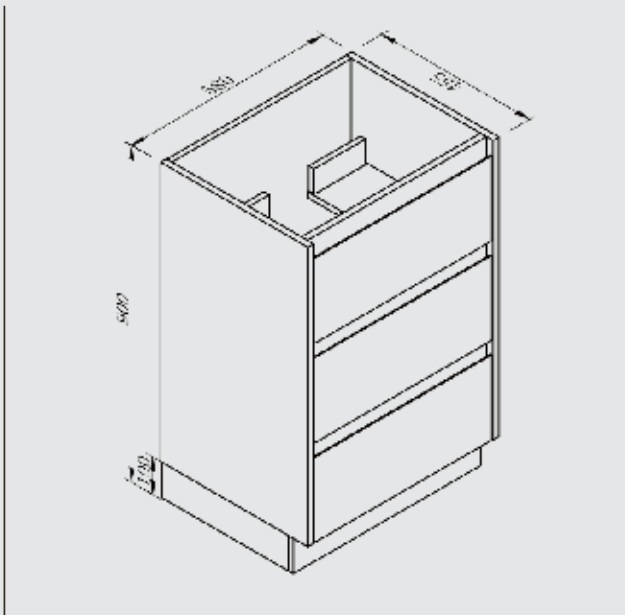

Size: 600*460*900mm

- DTC luxury slider with Soft Closing drawers
- With Kickboard
- China top
- Hidden Handles
- Solid Panel door

Size: 750*460*900mm

- DTC luxury slider with Soft Closing drawers
- With Kickboard
- China top
- Hidden Handles
- Solid Panel door