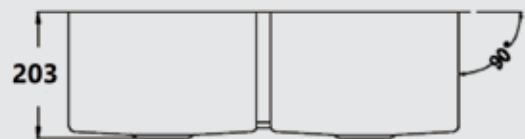

sinks & laundry trough

YYS-775L

$594.00

Size : 775mm(L)*450mm(W)*203mm(H)

- 304 stainless steel
- Handmade Undermount / Topmount Kitchen sink
- Radius 10
- Supplied with two 90mm basket wastes

YYS-775L GMB

$770.00

Size : 775mm(L)*450mm(W)*203mm(H)

- 304 stainless steel PVD Gun Metal Black
- Handmade Undermount / Topmount Kitchen sink
- Radius 10
- Supplied with two 90mm matching basket wastes

YYS-775L BG

$770.00

Size : 775mm(L)*450mm(W)*203mm(H)

- 304 stainless steel PVD Brushed Gold
- Handmade Undermount / Topmount Kitchen sink
- Radius 10
- Supplied with two 90mm matching basket wastes