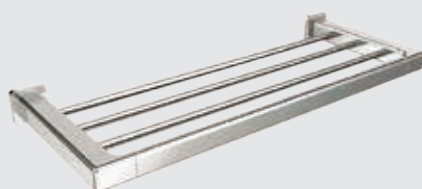

**600mm  
Chrome Double Towel Rail**

**YZ-81835**

**\$116.60**

**900mm  
Chrome Single Towel Rail**

**YZ-81835D**

**\$154.00**

**900mm  
Chrome Double Towel Rail**

**YZ-81862**