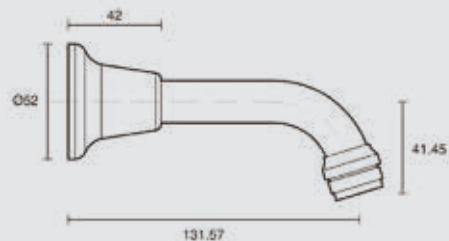

100213

\$132.00

**Wall Mounted Swivel Bath Spout**

- Brass Body Spout
- Suitable for use with shower mixer or wall tap assemblies
- Inlet-1/2 BSP female push fit connection

YZ102-1

\$36.30

**Bath spout**