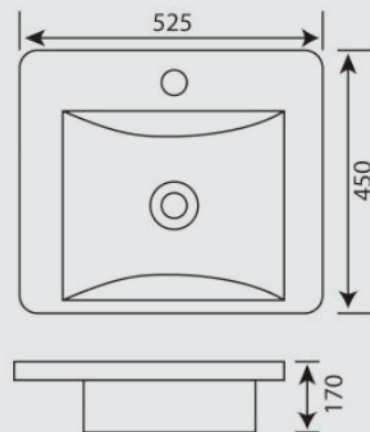

- Size: 550mm(L)\*345mm(W)\*160mm(H)

**HK-9050A**

**Gloss White**

**\$217.80**

- Size: 535mm(L)\*455(W)\*185mm(H)
- No Hole at back