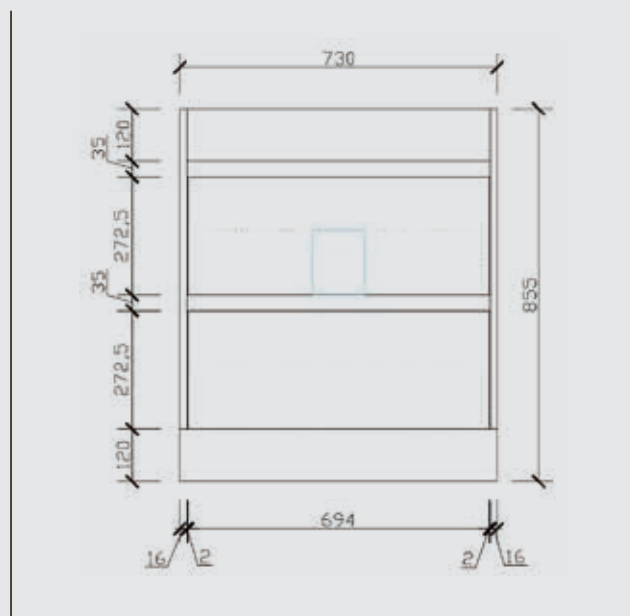

**Size: 600\*460\*850mm**

- Highly Sought Distressed Timber look
- Soft Closing Drawers
- Slim China top
- Free Standing with Kickboard
- Hidden Handles

**Size: 750\*460\*850mm**

- Highly Sought Distressed Timber look
- Soft Closing Drawers
- Slim China top
- Free Standing with Kickboard
- Hidden Handles