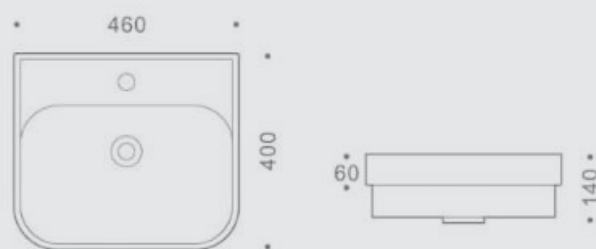

• Size: 460mm(L)*400mm(W)*140mm(H)