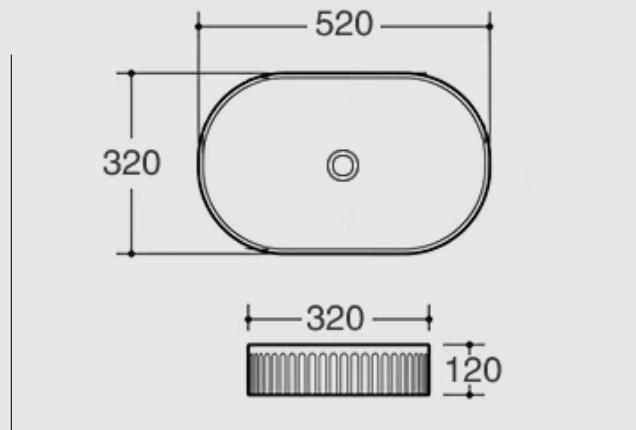

HK-3651

Gloss White	$240.00

• Size: 365mm(L)*365mm(W)*120mm(H)