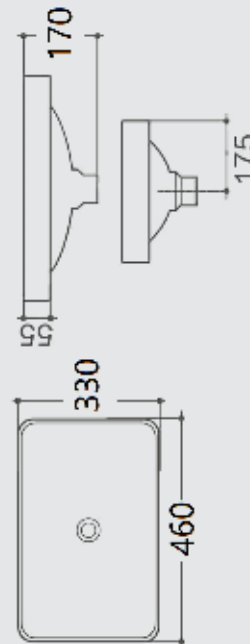

• Size: 515mm(L)*360mm(W)*165mm(H)

• Size: 460mm(L)*330mm(W)*170mm(H)