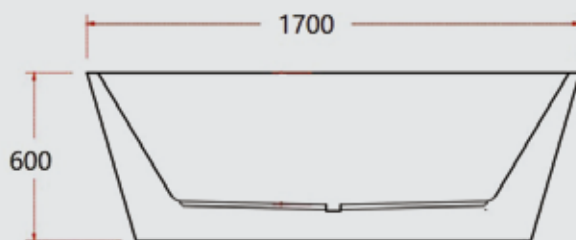

Size: 1700mm(L)*800mm(W)*600mm(H)

- Acrylic fluted bathtub
- Heavy duty steel frame
- Adjustable feet
- Without pop up waste
- Without overflow