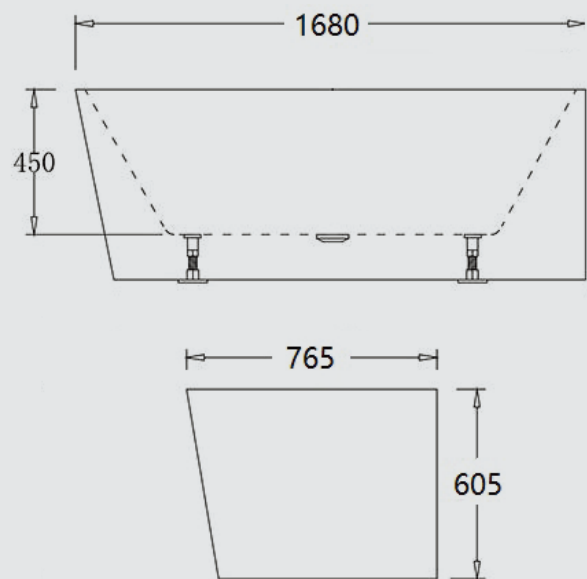

**Size: 1400mm(L)\*720mm(W)\*600mm(H)**

- Acrylic fluted bathtub
- Heavy duty steel frame
- Adjustable feet
- Without pop up waste
- Without overflow

**VENICE-1500R**

**VENICE-1700R**

**\$1,815.00**

**\$1,815.00**

**Size: 1485mm(L)\*730mm(W)\*605mm(H)**

- Acrylic fluted bathtub
- Heavy duty steel frame
- Adjustable feet
- Without pop up waste
- Without overflow

**Size: 1680mm(L)\*765mm(W)\*605mm(H)**

- Acrylic fluted bathtub
- Heavy duty steel frame
- Adjustable feet
- Without pop up waste
- Without overflow