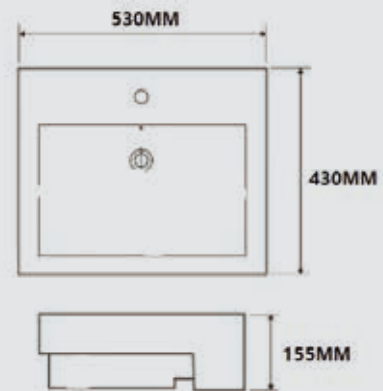

- Size: 450mm(L)\*450mm(W)\*100mm(H)

• Size: 410mm(L) x 410mm(W) x 150mm(H)

HK-8110/8050B

Gloss White

\$154.00

• Size: 530mm(L)\*430mm(W)\*155mm(H)

• No Hole at back