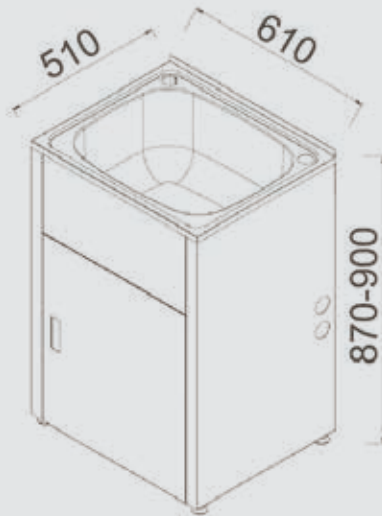

Size: 600mm(L)*500mm(W)*895mm(H)

- Standard Laundry Trough(45L) and Cabinet
- Trough Constructed From 304 Grade Stainless Steel
- Supplied one 90mm matching basket waste with By pass kit
- Grey or White Gloss Finish
- Supplied Flat Packed