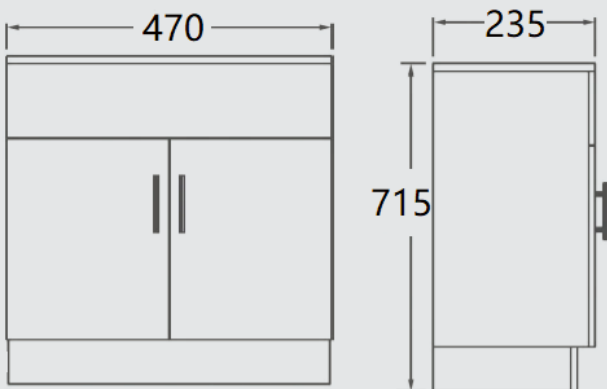

**Size: 750\*460\*520mm**

- Highly Sought Distressed Timber look
- Soft Closing Drawers
- Slim China top
- Wall Hung vanity
- Hidden Handles

**Size: 750\*460\*520mm**

- Highly Sought Distressed Timber look
- Soft Closing Drawers
- Slim China top
- Wall Hung vanity
- Hidden Handless

**Size: 1200\*460\*520mm**

- Highly Sought Distressed Timber look
- Soft Closing Drawers
- Slim China top
- Wall Hung vanity
- Hidden Handleless

### Size: 1500\*460\*575mm

- DTC luxury slider with Soft Closing drawers
- Wall Hung
- Single Bowl China top
- Hidden Handles
- Solid Panel door

HK-9048A / LUXE-480

**\$418.00**

HK-70301

**\$418.00**

**Size: 470\*235\*715mm**

- Soft Closing doors
- Ceramic top
- Cabinet with Kickboard
- Wall hung or with kickboard  
(Detachable Kickboard )

**Size: 450\*350\*850mm**

- Soft Closing doors
- Ceramic top
- Cabinet with Kickboard
- Aluminium Handles