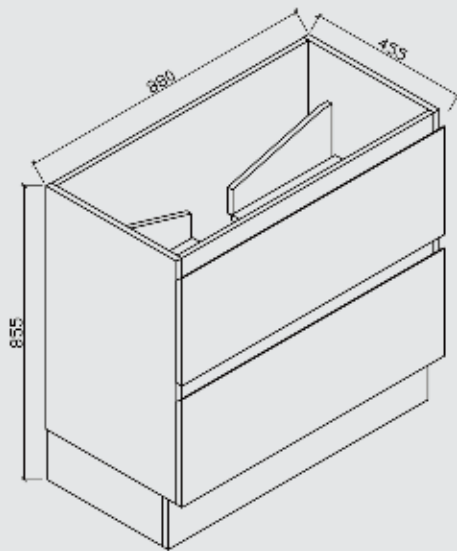

Size: 900*460*900mm

- DTC luxury slider with Soft Closing drawers
- Wall Hung
- China top
- Hidden Handles
- Solid Panel door

Size: 1000*460*900mm

- DTC luxury slider with Soft Closing drawers
- Wall Hung
- China top
- Hidden Handles
- Solid Panel door