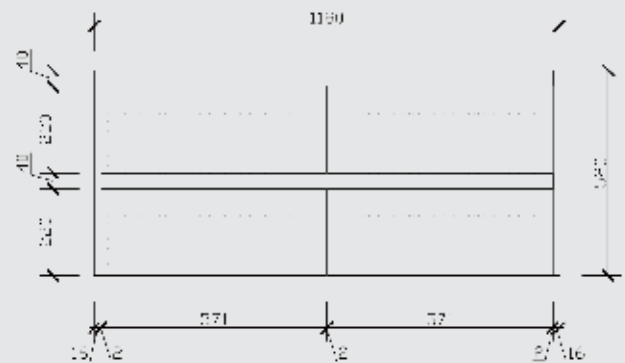

Size: 900*460*520mm

- Highly Sought Distressed Timber look
- Soft Closing Drawers
- Slim China top
- Wall Hung vanity
- Hidden Handleless

Size: 1200*460*520mm

- Highly Sought Distressed Timber look
- Soft Closing Drawers
- Slim China top
- Wall Hung vanity
- Hidden Handleless