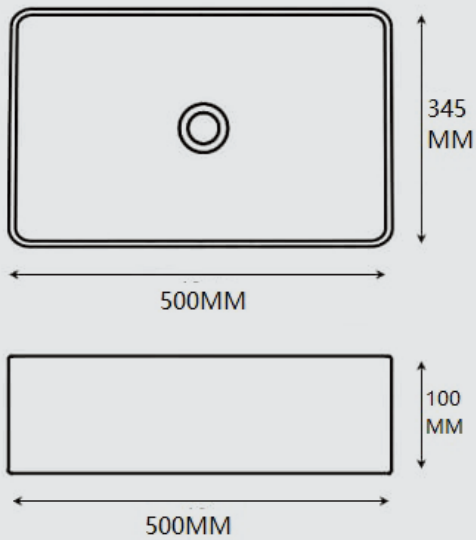

- Size:500mm(L)*345mm(W)*110mm(H)
- Without overflow