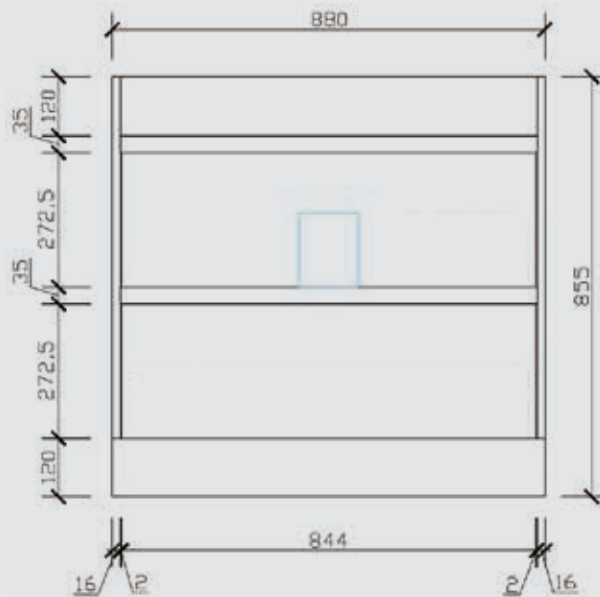

Size: 900*460*900mm

- DTC luxury slider with Soft Closing drawers
- With Kickboard
- China top
- Hidden Handles
- Solid Panel door
- Two pieces of drawer organiser included