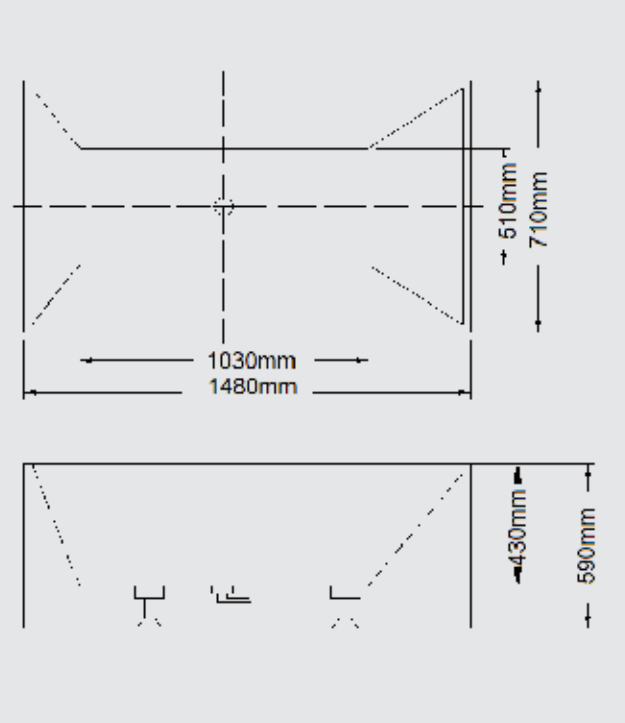

Size: 1480mm(L)*710mm(W)*590mm(H)

- Acrylic fluted bathtub
- Heavy duty steel frame
- Adjustable feet
- Without pop up waste
- Without overflow

Size: 1590mm(L)*790mm(W)*590mm(H)

- Acrylic fluted bathtub
- Heavy duty steel frame
- Adjustable feet
- Without pop up waste
- Without overflow