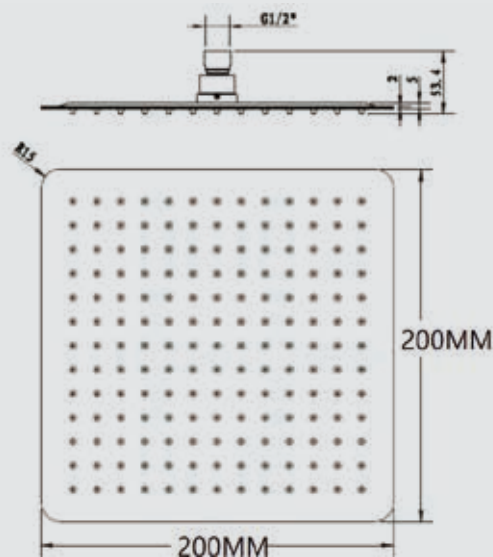

- Made of 304 Stainless Steel
- Extra slim edge for Modern design
- Special Spray for stronger water flow
- 250mm overhead spray
- Head thickness 2mm
- Chrome face with rub clean nozzles
- **WELS 3 Star, 9 liters per minute**

- Size: 250*250*10mm
- Made of Brass
- Australian standard
- Chrome face with rub clean nozzles
- **WELS 3 Star, 9 liters per minute**