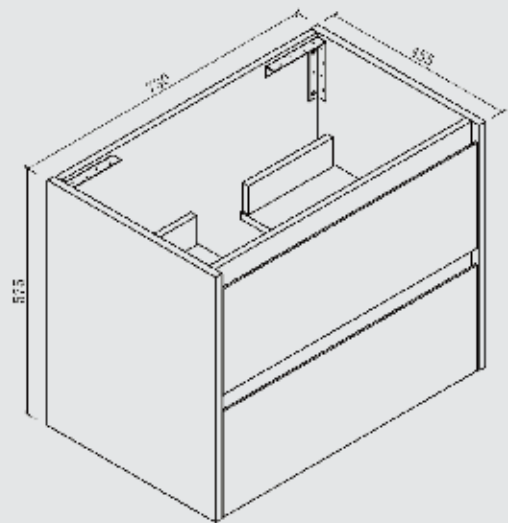

Size: 600*460*900mm

- DTC luxury slider with Soft Closing drawers
- Wall Hung
- China top
- Hidden Handles
- Solid Panel door

Size: 750*460*900mm

- DTC luxury slider with Soft Closing drawers
- Wall Hung
- China top
- Hidden Handles
- Solid Panel door