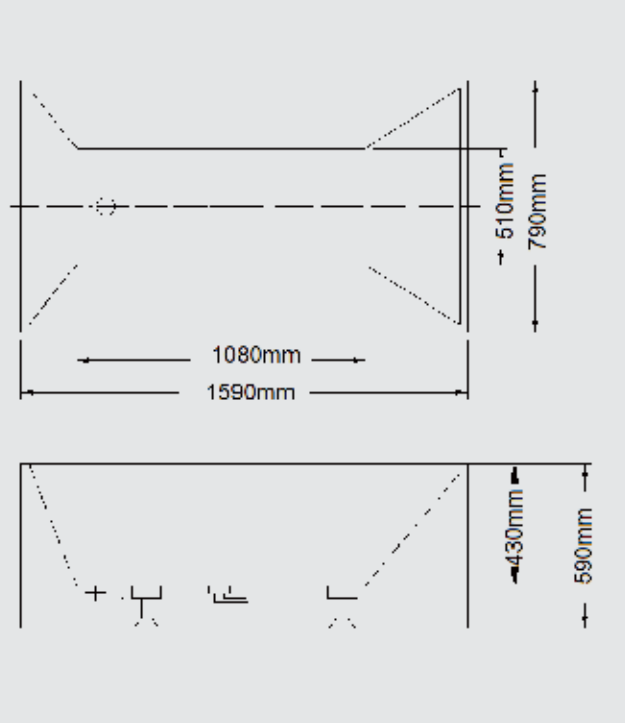

Size: 1480mm(L)*710mm(W)*590mm(H)

- Acrylic fluted bathtub
- Heavy duty steel frame
- Adjustable feet
- Without pop up waste
- Without overflow

Size: 1590mm(L)*790mm(W)*590mm(H)

- Acrylic fluted bathtub
- Heavy duty steel frame
- Adjustable feet
- Without pop up waste
- Without overflow