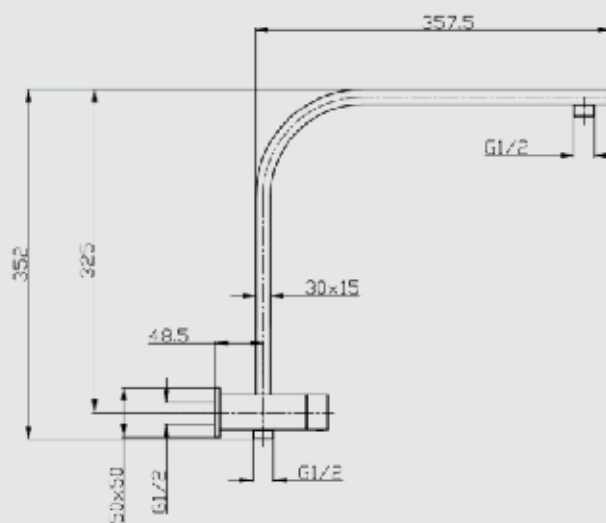

## 2 IN 1 SHOWER

- 3 Function ABS Hand Shower
- 200\*200mm 304SUS Shower Rose
- Brass Rail
- Easily Swith from handset to overhead drencher with the stylish water diverter
- **WELS 3 Star , 9 Lite Per Minutes**