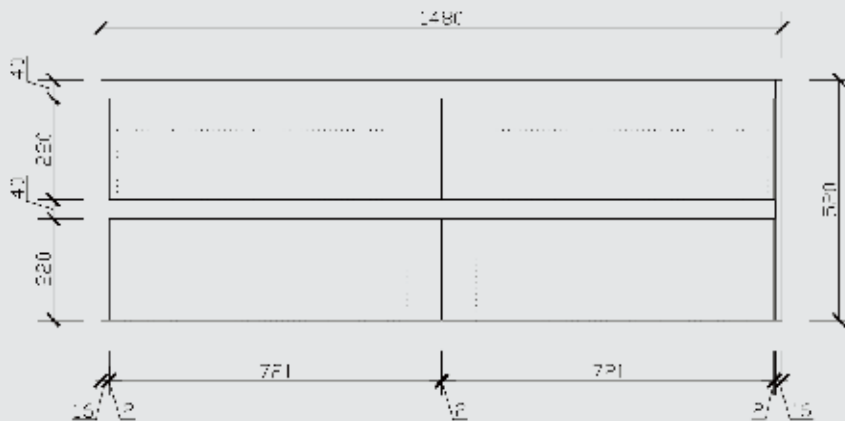

Size: 1500*460*520mm

- Highly Sought Distressed Timber look
- Soft Closing Drawers
- Slim China top
- Wall Hung vanity
- Hidden Handles