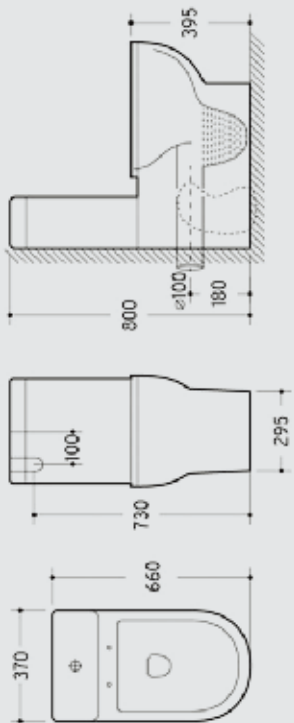

004

$506.00