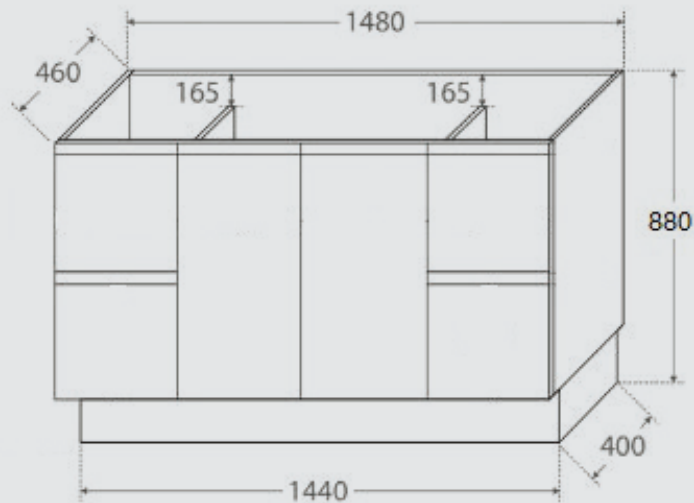

Size: 1500*460*880mm

- Soft Closing doors and drawers
- Legs or Kickboard
- China Top Or Poly marble Counter Top
- Hidden Handles
- Solid Panel door