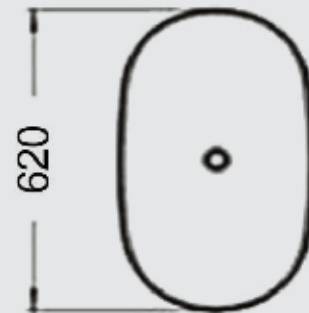

HK-8035BW

Black White

\$220.00

- Size: 620mm(L)\*340mm(W)\*145mm(H)
- Without overflow

HK-8016

Gloss White

\$154.00

HK-8016BW