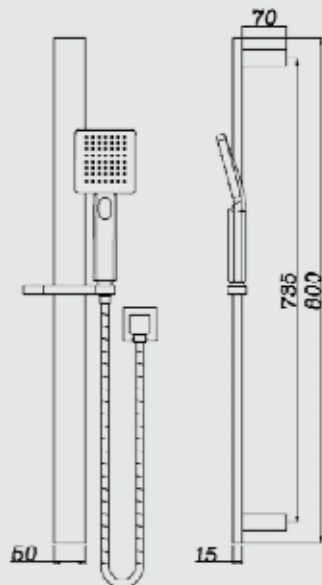

204108SQ

Chrome

\$220.00

204108SQ BLACK

Matt Black

\$286.00

**3 Function Rail Shower**

- 3 Function adjustable spray handset
- High quality solid metal rail
- Height adjustable holder with each to use
- Twist lock metal slider
- Strong and durable flexible hose
- **WELS 4 Star, 6 litre per minutes**