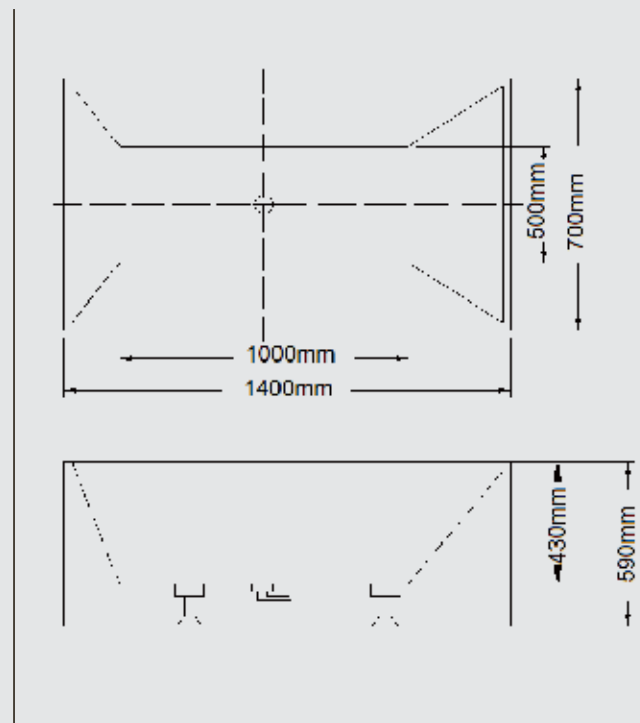

SOHO-1400

$1,680.00

Size: 1400mm(L)*700mm(W)*590mm(H)

- Acrylic fluted bathtub
- Heavy duty steel frame
- Adjustable feet
- Without pop up waste
- Without overflow