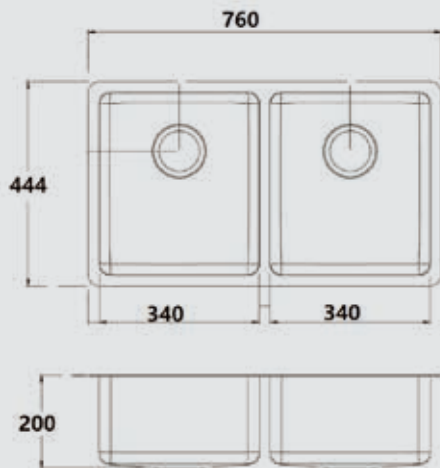

Size: 760mm(L)*444mm(W)*200mm(H)

- Easter undermounted Topmount Kitchen sink
- Double Bowl
- Supplied with two 90mm matching basket wastes
- 304 stainless steel 1.0 Thick