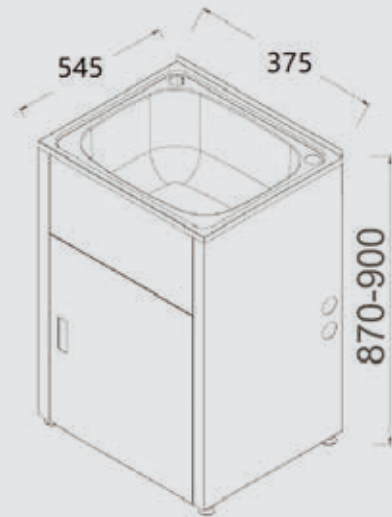

Size: 380mm(L)*550mm(W)*870mm(H)

- Standard Laundry Trough and Cabinet (28L)
- Trough Constructed From 304 Grade Stainless Steel
- Supplied one 90mm matching basket waste with By pass kit
- White Gloss Finish
- Supplied Flat Packed