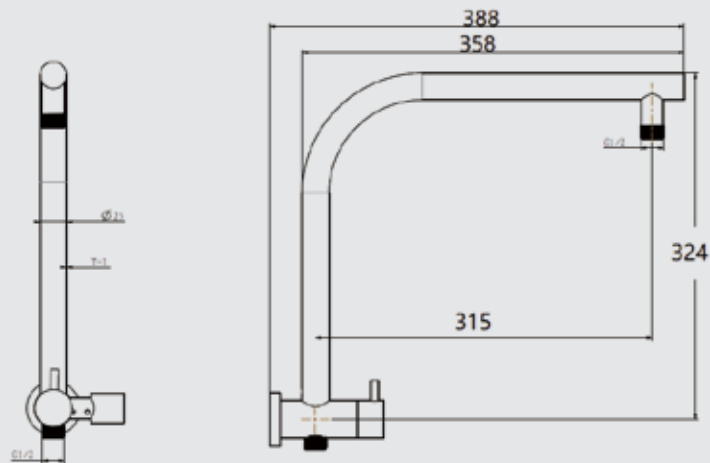

2 IN 1 SHOWER

- 3 Function ABS Hand Shower
- 200mm 304SUS Shower Rose
- Brass Rail
- Easily Swith from handset to overhead drencher with the stylish water diverter
- **WELS 4 Star , 7.5 Lite Per Minutes**

2 IN 1 SHOWER

- 3 Function ABS Hand Shower
- 200mm 304SUS Shower Rose
- Brass Rail
- Easily Swith from handset to overhead drencher with the stylish water diverter
- **WELS 4 Star , 7.5 Lite Per Minutes**