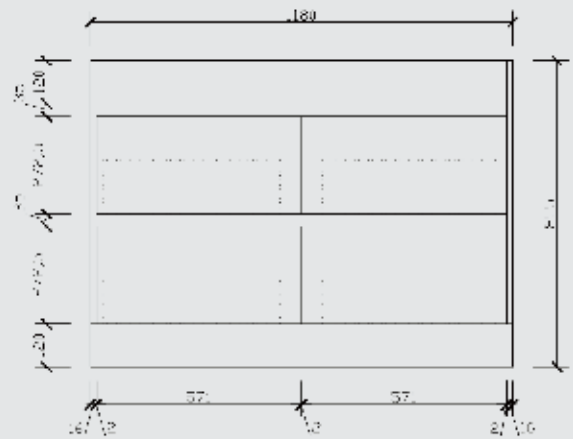

Size: 900*460*850mm

- Highly Sought Distressed Timber look
- Soft Closing Drawers
- Slim China top
- Free Standing with Kickboard
- Hidden Handles

Size: 1200*460*850mm

- Highly Sought Distressed Timber look
- Soft Closing Drawers
- Slim China top
- Free Standing with Kickboard
- Hidden Handles