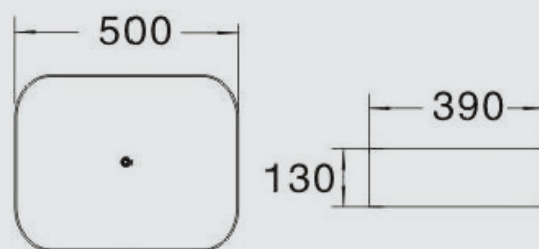

• Size: 500mm(L)\*390mm(W)\*130mm(H)

HK-7815

Gloss white

\$154.00

HK-7815B

Black

\$220.00

• Size: 455mm(L)\*325mm(W)\*135mm(H)