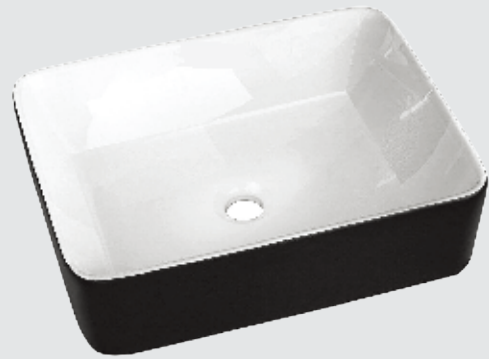

HK-8035BW

Black White

\$220.00

- Size: 620mm(L)\*340mm(W)\*145mm(H)
- Without overflow

HK-8016

Gloss White

\$154.00

HK-8016BW

Black White

\$220.00

HK-8016B

Black

\$220.00

- Size: 480mm(L)\*370mm(W)\*130mm(H)
- Without overflow