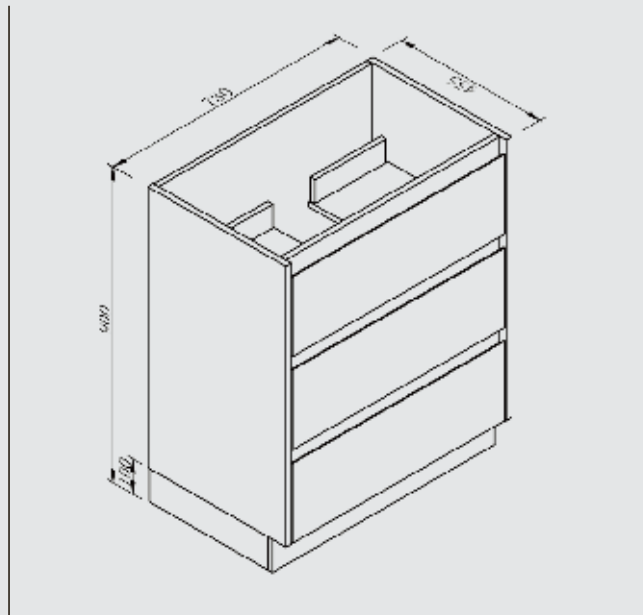

Size: 600*460*900mm

- DTC luxury slider with Soft Closing drawers
- With Kickboard
- China top
- Hidden Handles
- Solid Panel door

Size: 750*460*900mm

- DTC luxury slider with Soft Closing drawers
- With Kickboard
- China top
- Hidden Handles
- Solid Panel door