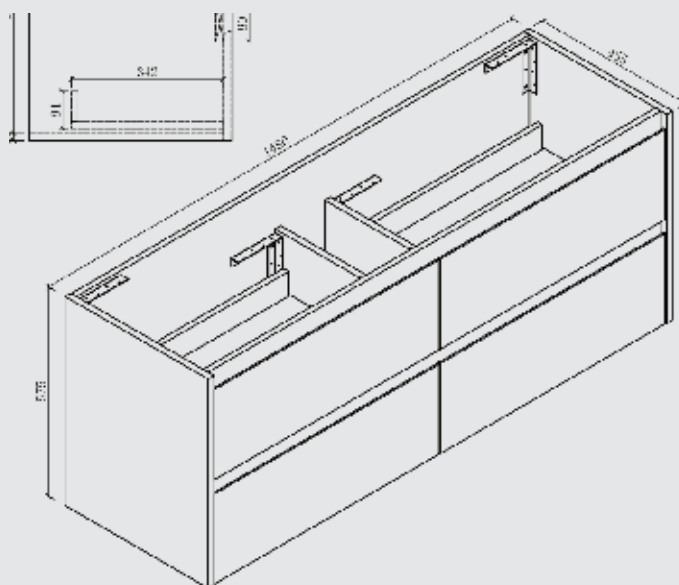

Size: 1500*460*575mm

- DTC luxury slider with Soft Closing drawers
- Wall Hung
- Single Bowl China top
- Hidden Handles
- Solid Panel door