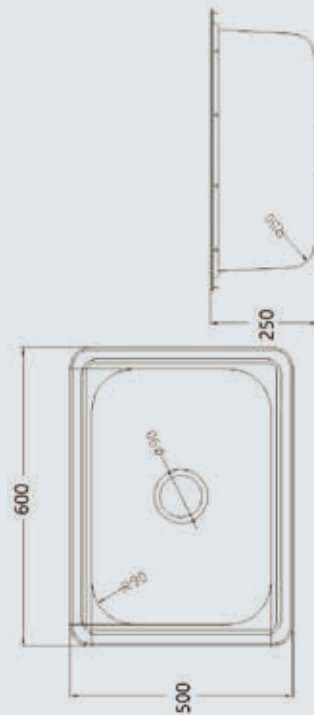

Size: 600mm(L)*500mm(W)*250mm(H)

- Inset Laundry Trough 45L
- Comes complete with 90mm matching basket waste
- Available with 0 or 1 tap hole