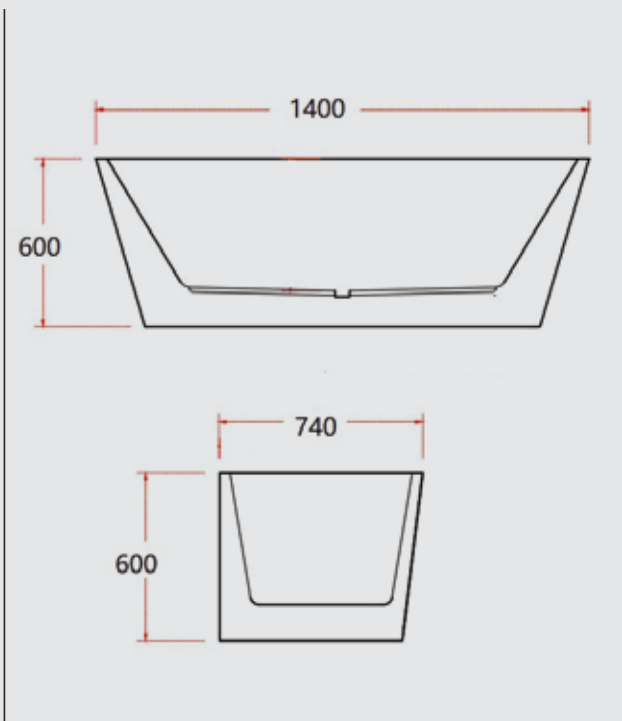

# LUNAR

**LUNAR-1400**

**\$1,760.00**

**LUNAR-1500**

**\$1,760.00**

**Size: 1400(L)x740(W)x600mm(H)**

- Acrylic fluted bathtub
- Heavy duty steel frame
- Adjustable feet
- Without pop up waste
- Without overflow