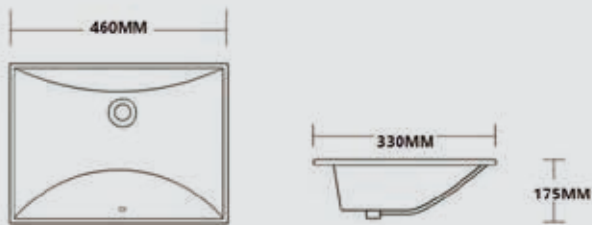

• Size: 460mm(L)*330mm(W)*175mm(H)