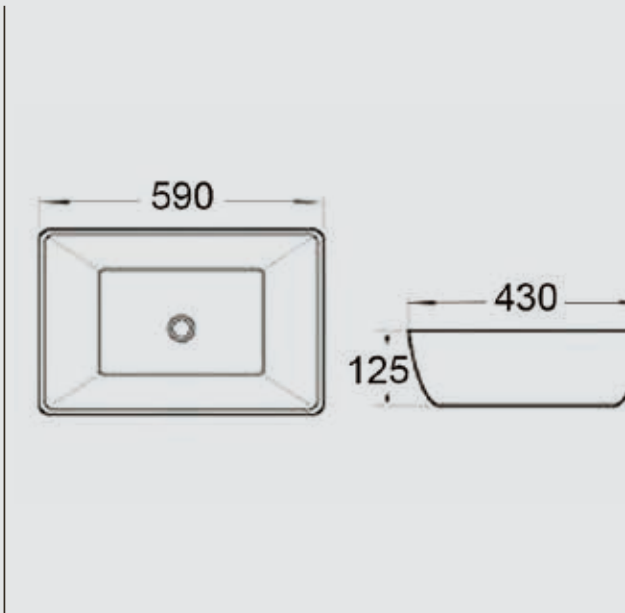

• Size: 590mm(L)*430mm(W)*125mm(H)