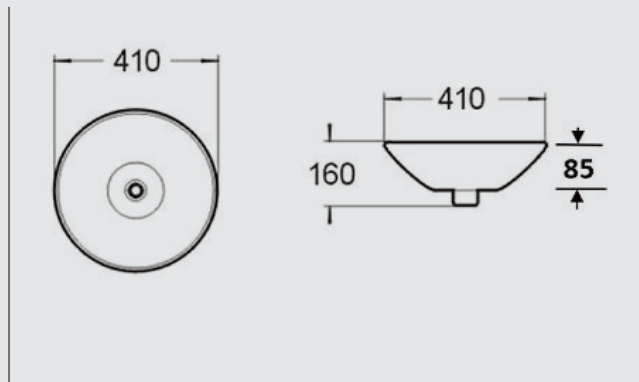

• Size: 410mm(L)*410mm(W)*160mm(H)