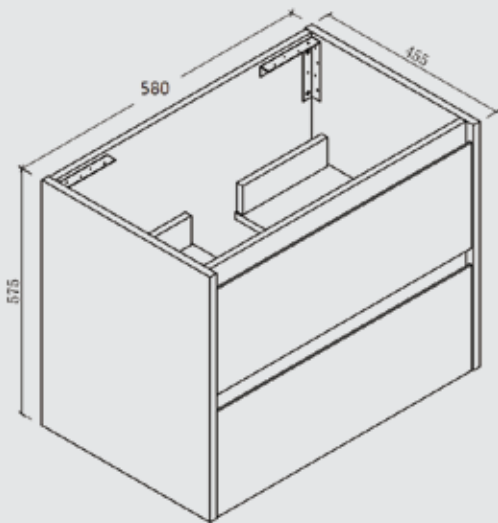

Size: 600*460*900mm

- DTC luxury slider with Soft Closing drawers
- Wall Hung
- China top
- Hidden Handles
- Solid Panel door

Size: 750*460*900mm

- DTC luxury slider with Soft Closing drawers
- Wall Hung
- China top
- Hidden Handles
- Solid Panel door